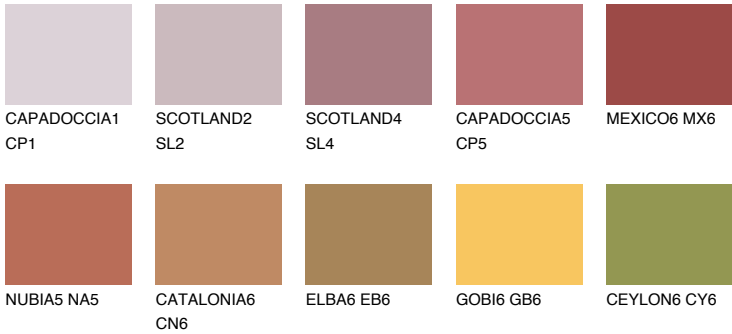

MEXICO5 MX5

19% **TSR** 45%

Matching colours

COLOURS

INTENSE

For more information on plasters and paints, go to www.ceresit.it

*The presented colours refer to plasters and paints offered by Ceresit. Due to the use of digital techniques, the presented colours might not represent the original ones, thus they cannot be considered as a reliable colour presentation. We recommend checking the authentic colour samples.