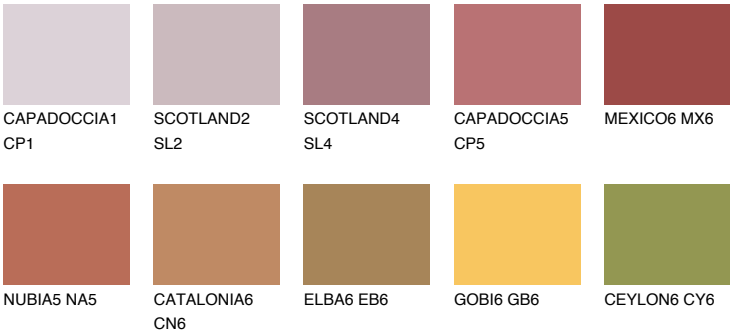

MEXICO5 MX5

19% **TSR** 45%

Matching colours

COLOURS

INTENSE

For more information on plasters and paints, go to www.ceresit.it

*The presented colours refer to plasters and paints offered by Ceresit. Due to the use of digital techniques, the presented colours might not represent the original ones, thus they cannot be considered as a reliable colour presentation. We recommend checking the authentic colour samples.