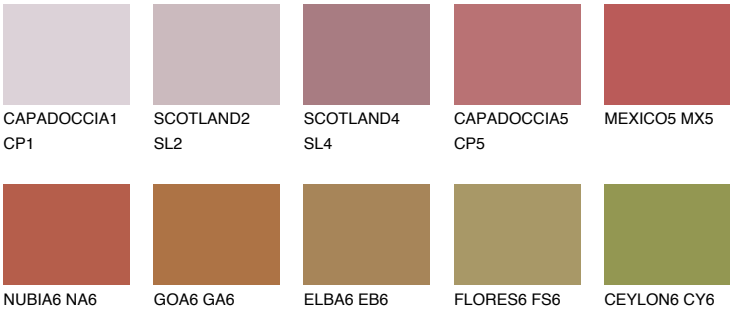

## MEXICO6 MX6

12% **TSR** 38%

### Matching colours

#### COLOURS

#### INTENSE

For more information on plasters and paints, go to [www.ceresit.it](http://www.ceresit.it)

\*The presented colours refer to plasters and paints offered by Ceresit. Due to the use of digital techniques, the presented colours might not represent the original ones, thus they cannot be considered as a reliable colour presentation. We recommend checking the authentic colour samples.