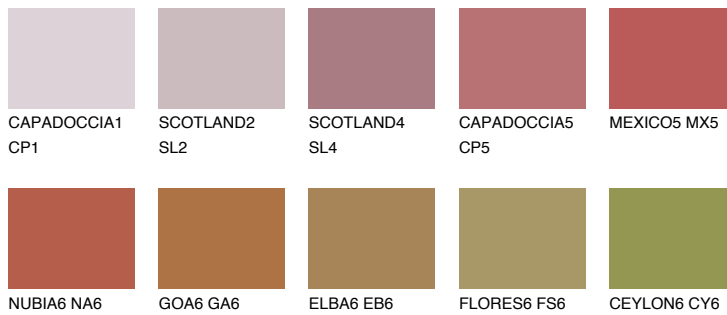

COLOUR DETAILS

MEXICO6 MX6

12% **TSR** 38%

Matching colours

COLOURS

INTENSE

For more information on plasters and paints, go to www.ceresit.it

*The presented colours refer to plasters and paints offered by Ceresit. Due to the use of digital techniques, the presented colours might not represent the original ones, thus they cannot be considered as a reliable colour presentation. We recommend checking the authentic colour samples.