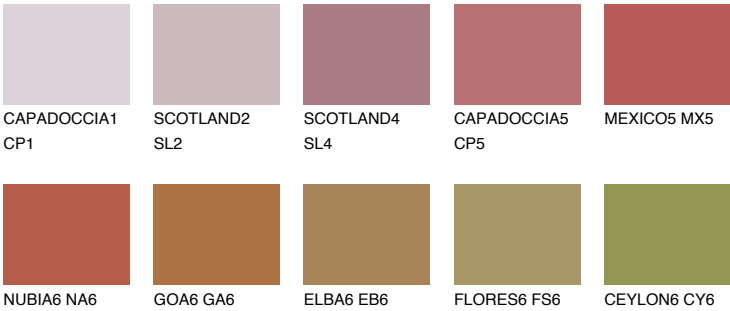

MEXICO6 MX6

12% **TSR** 38%

Matching colours

COLOURS

INTENSE

For more information on plasters and paints, go to www.ceresit.it

*The presented colours refer to plasters and paints offered by Ceresit. Due to the use of digital techniques, the presented colours might not represent the original ones, thus they cannot be considered as a reliable colour presentation. We recommend checking the authentic colour samples.