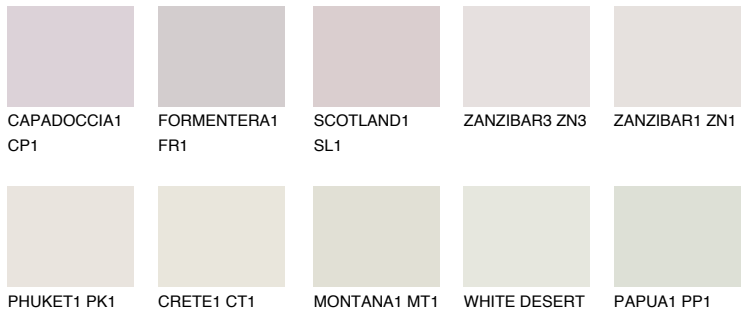

COLOUR DETAILS

OKLAHOMA1 OK1

77% TSR 72%

Matching colours

COLOURS

INTENSE

For more information on plasters and paints, go to www.ceresit.it

*The presented colours refer to plasters and paints offered by Ceresit. Due to the use of digital techniques, the presented colours might not represent the original ones, thus they cannot be considered as a reliable colour presentation. We recommend checking the authentic colour samples.