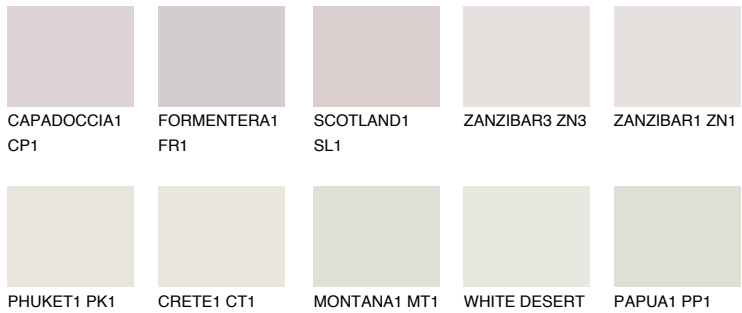

# COLOUR DETAILS

**OKLAHOMA1 OK1**

77% **TSR** 72%

## Matching colours

### COLOURS

### INTENSE

For more information on plasters and paints, go to [www.ceresit.it](http://www.ceresit.it)

\*The presented colours refer to plasters and paints offered by Ceresit. Due to the use of digital techniques, the presented colours might not represent the original ones, thus they cannot be considered as a reliable colour presentation. We recommend checking the authentic colour samples.