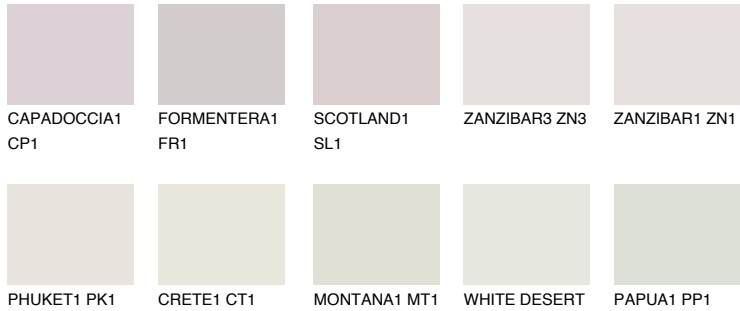

# COLOUR DETAILS

**OKLAHOMA1 OK1**

77% **TSR** 72%

## Matching colours

### COLOURS

### INTENSE

For more information on plasters and paints, go to [www.ceresit.it](http://www.ceresit.it)

\*The presented colours refer to plasters and paints offered by Ceresit. Due to the use of digital techniques, the presented colours might not represent the original ones, thus they cannot be considered as a reliable colour presentation. We recommend checking the authentic colour samples.