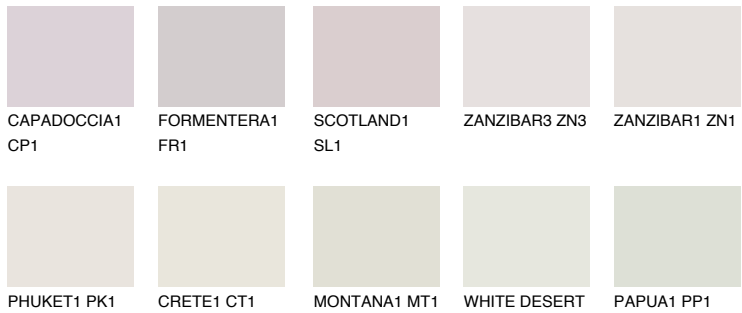

COLOUR DETAILS

OKLAHOMA1 OK1

77% **TSR** 72%

Matching colours

COLOURS

INTENSE

For more information on plasters and paints, go to www.ceresit.it

*The presented colours refer to plasters and paints offered by Ceresit. Due to the use of digital techniques, the presented colours might not represent the original ones, thus they cannot be considered as a reliable colour presentation. We recommend checking the authentic colour samples.