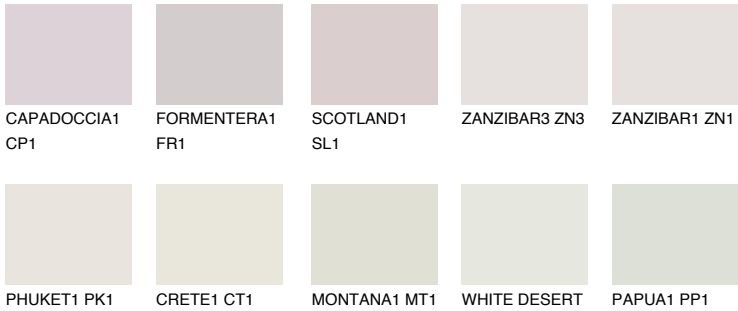

COLOUR DETAILS

OKLAHOMA1 OK1

77% TSR 72%

Matching colours

COLOURS

INTENSE

For more information on plasters and paints, go to www.ceresit.it

*The presented colours refer to plasters and paints offered by Ceresit. Due to the use of digital techniques, the presented colours might not represent the original ones, thus they cannot be considered as a reliable colour presentation. We recommend checking the authentic colour samples.