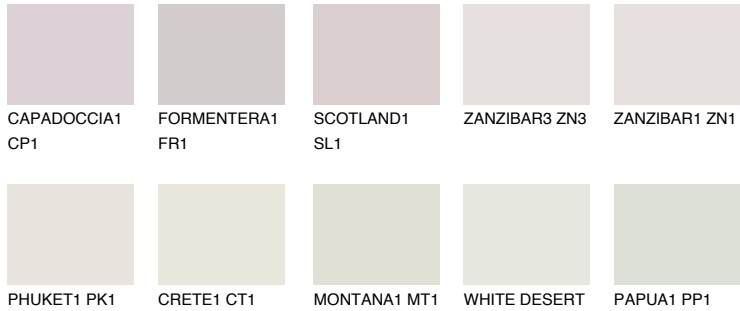

COLOUR DETAILS

OKLAHOMA1 OK1

77% TSR 72%

Matching colours

COLOURS

INTENSE

For more information on plasters and paints, go to www.ceresit.it

*The presented colours refer to plasters and paints offered by Ceresit. Due to the use of digital techniques, the presented colours might not represent the original ones, thus they cannot be considered as a reliable colour presentation. We recommend checking the authentic colour samples.