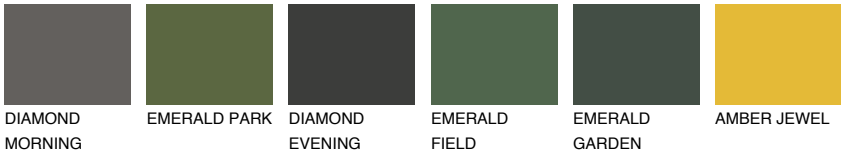

COLOUR DETAILS

OKLAHOMA1 OK1

77% TSR 72%

Matching colours

COLOURS

INTENSE

For more information on plasters and paints, go to www.ceresit.it

*The presented colours refer to plasters and paints offered by Ceresit. Due to the use of digital techniques, the presented colours might not represent the original ones, thus they cannot be considered as a reliable colour presentation. We recommend checking the authentic colour samples.