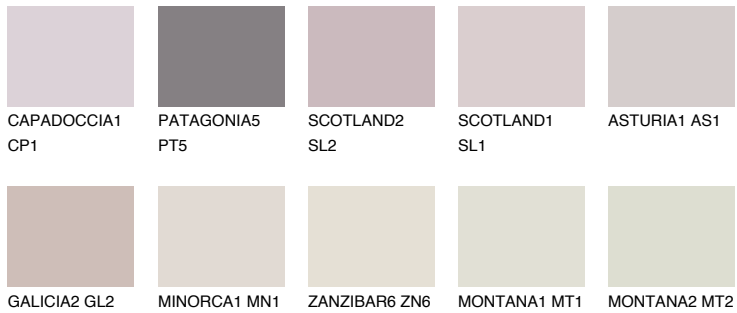

COLOUR DETAILS

OKLAHOMA2 OK2

69% TSR 72%

Matching colours

COLOURS

INTENSE

For more information on plasters and paints, go to www.ceresit.it

*The presented colours refer to plasters and paints offered by Ceresit. Due to the use of digital techniques, the presented colours might not represent the original ones, thus they cannot be considered as a reliable colour presentation. We recommend checking the authentic colour samples.