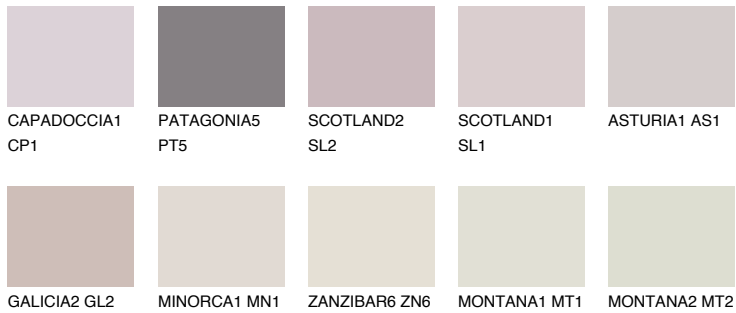

COLOUR DETAILS

OKLAHOMA2 OK2

69% TSR 72%

Matching colours

COLOURS

INTENSE

For more information on plasters and paints, go to www.ceresit.it

*The presented colours refer to plasters and paints offered by Ceresit. Due to the use of digital techniques, the presented colours might not represent the original ones, thus they cannot be considered as a reliable colour presentation. We recommend checking the authentic colour samples.