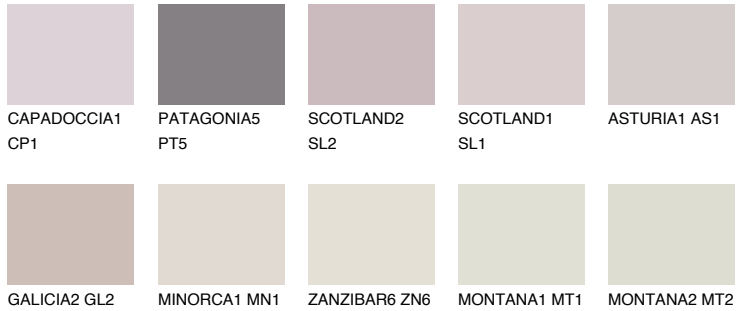

COLOUR DETAILS

OKLAHOMA2 OK2

69% TSR 72%

Matching colours

COLOURS

INTENSE

For more information on plasters and paints, go to www.ceresit.it

*The presented colours refer to plasters and paints offered by Ceresit. Due to the use of digital techniques, the presented colours might not represent the original ones, thus they cannot be considered as a reliable colour presentation. We recommend checking the authentic colour samples.