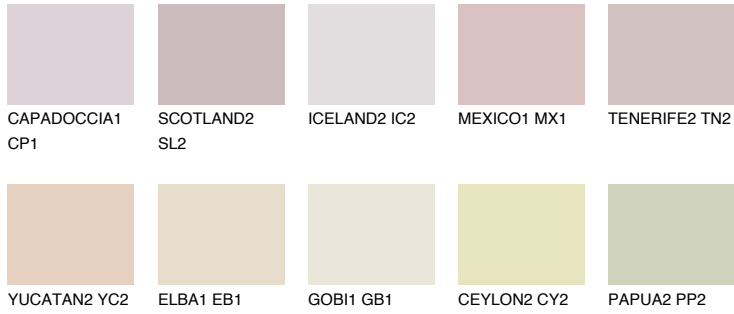

# COLOUR DETAILS

### Matching colours

#### COLOURS

#### INTENSE

For more information on plasters and paints, go to [www.ceresit.it](http://www.ceresit.it)

\*The presented colours refer to plasters and paints offered by Ceresit. Due to the use of digital techniques, the presented colours might not represent the original ones, thus they cannot be considered as a reliable colour presentation. We recommend checking the authentic colour samples.