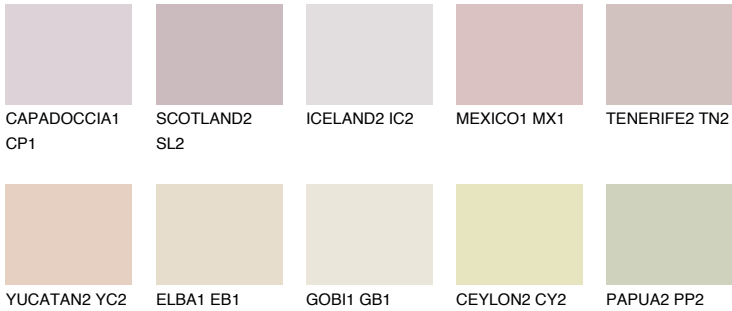

COLOUR DETAILS

OKLAHOMA3 OK3

60% TSR 62%

Matching colours

COLOURS

INTENSE

For more information on plasters and paints, go to www.ceresit.it

*The presented colours refer to plasters and paints offered by Ceresit. Due to the use of digital techniques, the presented colours might not represent the original ones, thus they cannot be considered as a reliable colour presentation. We recommend checking the authentic colour samples.