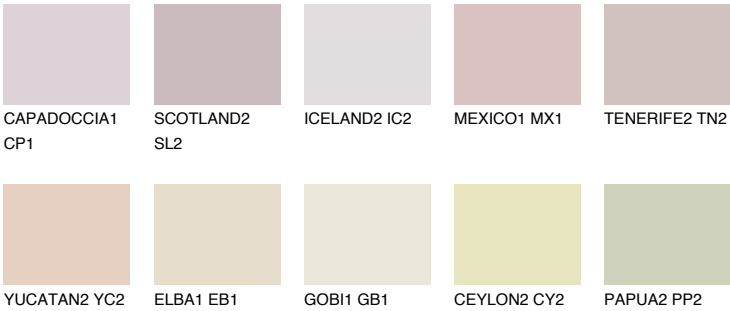

COLOUR DETAILS

OKLAHOMA3 OK3

60% TSR 62%

Matching colours

COLOURS

INTENSE

For more information on plasters and paints, go to www.ceresit.it

*The presented colours refer to plasters and paints offered by Ceresit. Due to the use of digital techniques, the presented colours might not represent the original ones, thus they cannot be considered as a reliable colour presentation. We recommend checking the authentic colour samples.