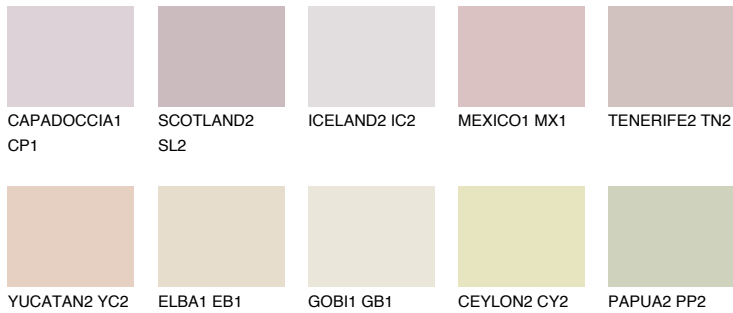

COLOUR DETAILS

OKLAHOMA3 OK3

60% TSR 62%

Matching colours

COLOURS

INTENSE

For more information on plasters and paints, go to www.ceresit.it

*The presented colours refer to plasters and paints offered by Ceresit. Due to the use of digital techniques, the presented colours might not represent the original ones, thus they cannot be considered as a reliable colour presentation. We recommend checking the authentic colour samples.