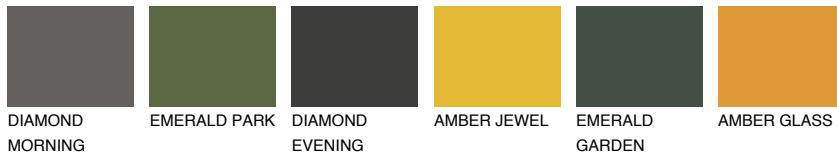

COLOUR DETAILS

OKLAHOMA3 OK3

60% TSR 62%

Matching colours

COLOURS

INTENSE

For more information on plasters and paints, go to www.ceresit.it

*The presented colours refer to plasters and paints offered by Ceresit. Due to the use of digital techniques, the presented colours might not represent the original ones, thus they cannot be considered as a reliable colour presentation. We recommend checking the authentic colour samples.