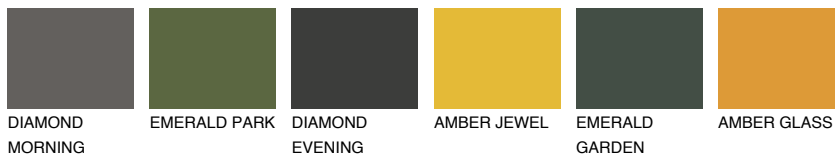

COLOUR DETAILS

OKLAHOMA3 OK3

60% TSR 62%

Matching colours

COLOURS

INTENSE

For more information on plasters and paints, go to www.ceresit.it

*The presented colours refer to plasters and paints offered by Ceresit. Due to the use of digital techniques, the presented colours might not represent the original ones, thus they cannot be considered as a reliable colour presentation. We recommend checking the authentic colour samples.