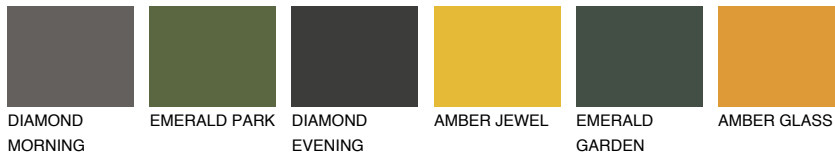

COLOUR DETAILS

OKLAHOMA3 OK3

60% TSR 62%

Matching colours

COLOURS

INTENSE

For more information on plasters and paints, go to www.ceresit.it

*The presented colours refer to plasters and paints offered by Ceresit. Due to the use of digital techniques, the presented colours might not represent the original ones, thus they cannot be considered as a reliable colour presentation. We recommend checking the authentic colour samples.