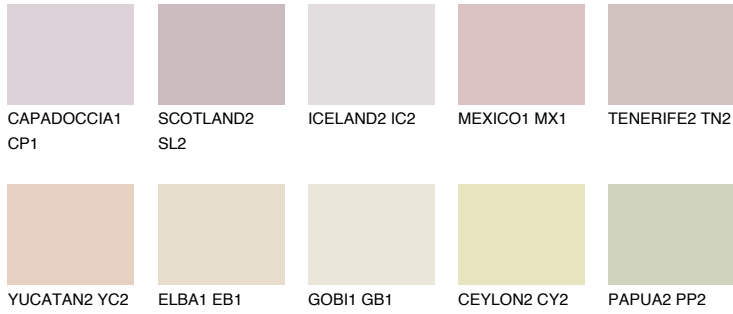

# COLOUR DETAILS

### Matching colours

#### COLOURS

#### INTENSE

For more information on plasters and paints, go to [www.ceresit.it](http://www.ceresit.it)

\*The presented colours refer to plasters and paints offered by Ceresit. Due to the use of digital techniques, the presented colours might not represent the original ones, thus they cannot be considered as a reliable colour presentation. We recommend checking the authentic colour samples.