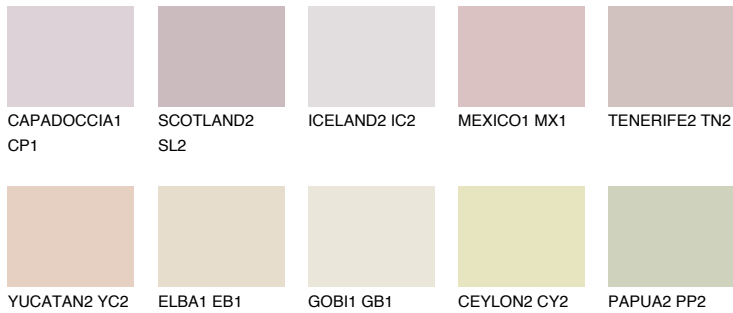

# COLOUR DETAILS

### Matching colours

#### COLOURS

#### INTENSE

For more information on plasters and paints, go to [www.ceresit.it](http://www.ceresit.it)

\*The presented colours refer to plasters and paints offered by Ceresit. Due to the use of digital techniques, the presented colours might not represent the original ones, thus they cannot be considered as a reliable colour presentation. We recommend checking the authentic colour samples.