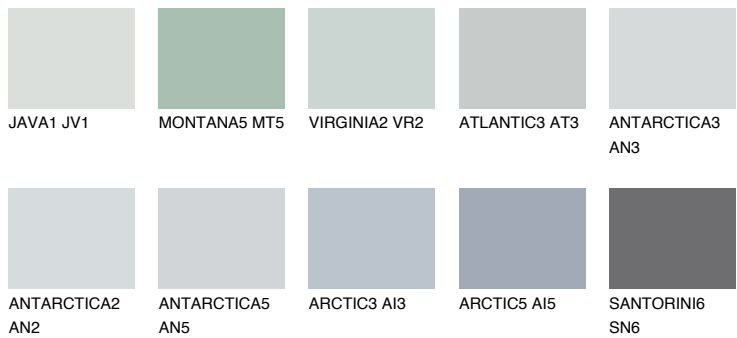

COLOUR DETAILS

PACIFIC1 PC1

72% TSR 68%

Matching colours

COLOURS

INTENSE

For more information on plasters and paints, go to www.ceresit.it

*The presented colours refer to plasters and paints offered by Ceresit. Due to the use of digital techniques, the presented colours might not represent the original ones, thus they cannot be considered as a reliable colour presentation. We recommend checking the authentic colour samples.