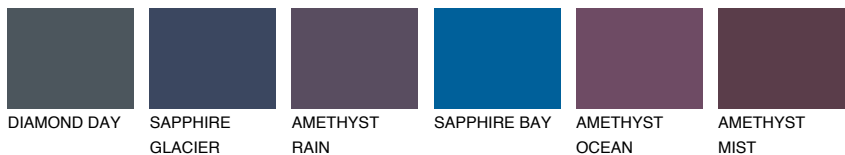

COLOUR DETAILS

PACIFIC1 PC1

72% TSR 68%

Matching colours

COLOURS

INTENSE

For more information on plasters and paints, go to www.ceresit.it

*The presented colours refer to plasters and paints offered by Ceresit. Due to the use of digital techniques, the presented colours might not represent the original ones, thus they cannot be considered as a reliable colour presentation. We recommend checking the authentic colour samples.