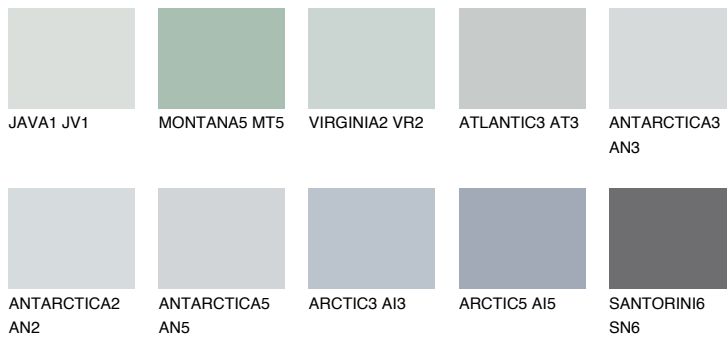

# COLOUR DETAILS

## PACIFIC1 PC1

72% TSR 68%

### Matching colours

#### COLOURS