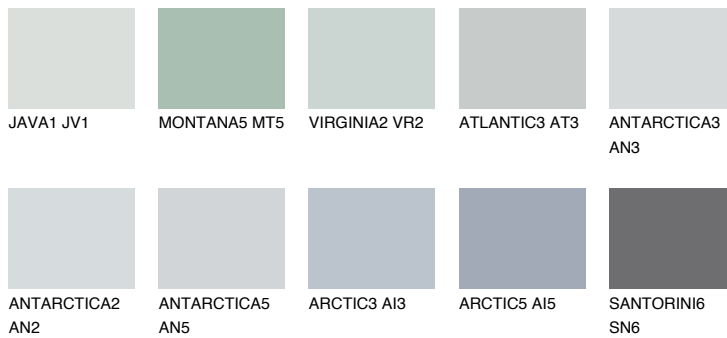

COLOUR DETAILS

PACIFIC1 PC1

72% TSR 68%

Matching colours

COLOURS

INTENSE

For more information on plasters and paints, go to www.ceresit.it

*The presented colours refer to plasters and paints offered by Ceresit. Due to the use of digital techniques, the presented colours might not represent the original ones, thus they cannot be considered as a reliable colour presentation. We recommend checking the authentic colour samples.