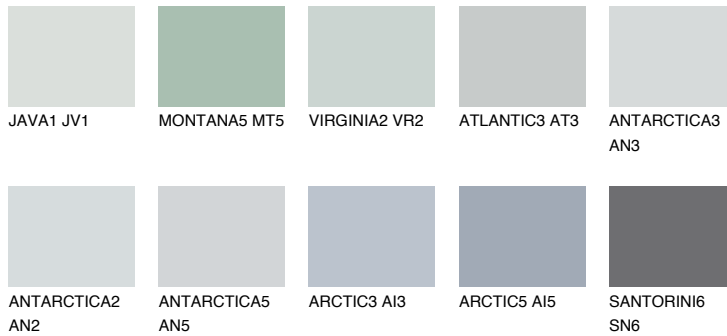

# COLOUR DETAILS

## PACIFIC1 PC1

72% TSR 68%

### Matching colours

#### COLOURS