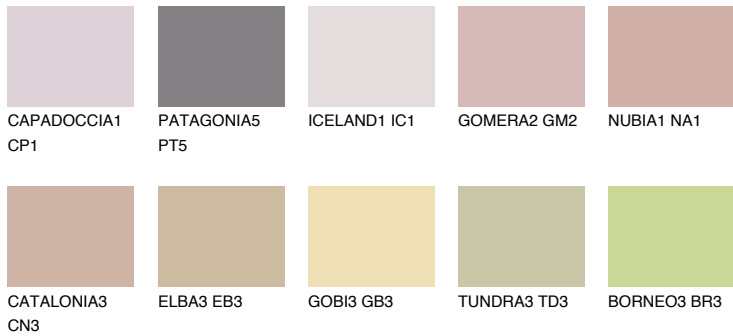

COLOUR DETAILS

OKLAHOMA4 OK4

48% TSR 52%

Matching colours

COLOURS

INTENSE

For more information on plasters and paints, go to www.ceresit.it

*The presented colours refer to plasters and paints offered by Ceresit. Due to the use of digital techniques, the presented colours might not represent the original ones, thus they cannot be considered as a reliable colour presentation. We recommend checking the authentic colour samples.