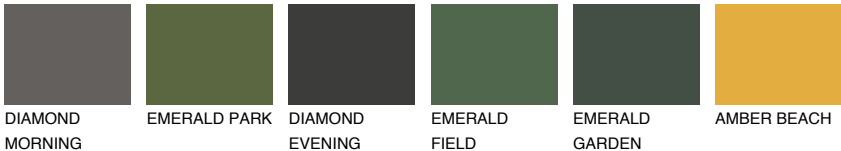

OKLAHOMA4 OK4

48% TSR 52%

Matching colours

COLOURS

INTENSE

For more information on plasters and paints, go to www.ceresit.it

*The presented colours refer to plasters and paints offered by Ceresit. Due to the use of digital techniques, the presented colours might not represent the original ones, thus they cannot be considered as a reliable colour presentation. We recommend checking the authentic colour samples.