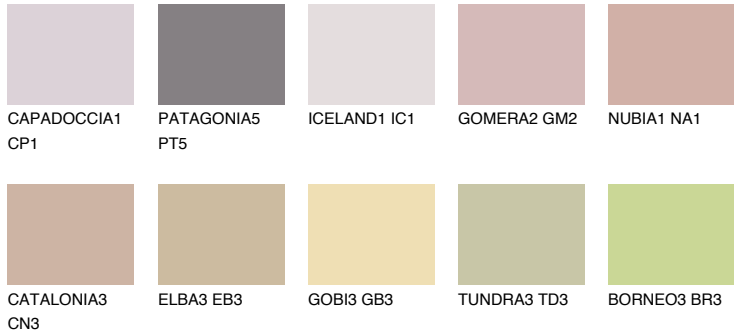

# COLOUR DETAILS

### Matching colours

#### COLOURS

#### INTENSE

For more information on plasters and paints, go to [www.ceresit.it](http://www.ceresit.it)

\*The presented colours refer to plasters and paints offered by Ceresit. Due to the use of digital techniques, the presented colours might not represent the original ones, thus they cannot be considered as a reliable colour presentation. We recommend checking the authentic colour samples.