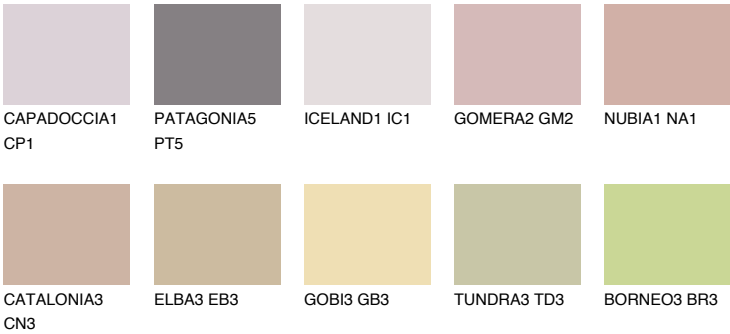

## OKLAHOMA4 OK4

48% TSR 52%

### Matching colours

#### COLOURS

#### INTENSE

For more information on plasters and paints, go to [www.ceresit.it](http://www.ceresit.it)

\*The presented colours refer to plasters and paints offered by Ceresit. Due to the use of digital techniques, the presented colours might not represent the original ones, thus they cannot be considered as a reliable colour presentation. We recommend checking the authentic colour samples.