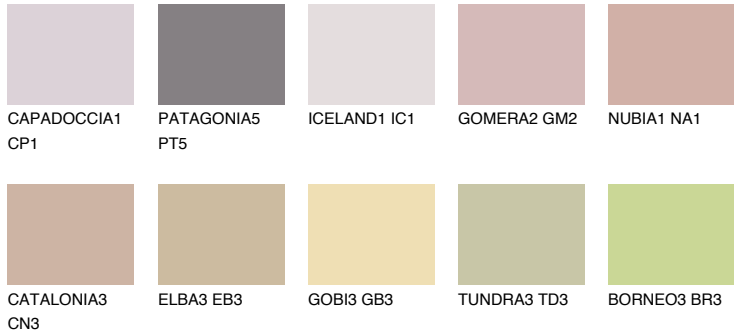

COLOUR DETAILS

OKLAHOMA4 OK4

48% TSR 52%

Matching colours

COLOURS

INTENSE

For more information on plasters and paints, go to www.ceresit.it

*The presented colours refer to plasters and paints offered by Ceresit. Due to the use of digital techniques, the presented colours might not represent the original ones, thus they cannot be considered as a reliable colour presentation. We recommend checking the authentic colour samples.