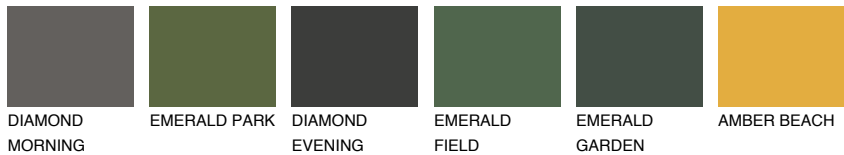

COLOUR DETAILS

OKLAHOMA4 OK4

48% TSR 52%

Matching colours

COLOURS

INTENSE

For more information on plasters and paints, go to www.ceresit.it

*The presented colours refer to plasters and paints offered by Ceresit. Due to the use of digital techniques, the presented colours might not represent the original ones, thus they cannot be considered as a reliable colour presentation. We recommend checking the authentic colour samples.