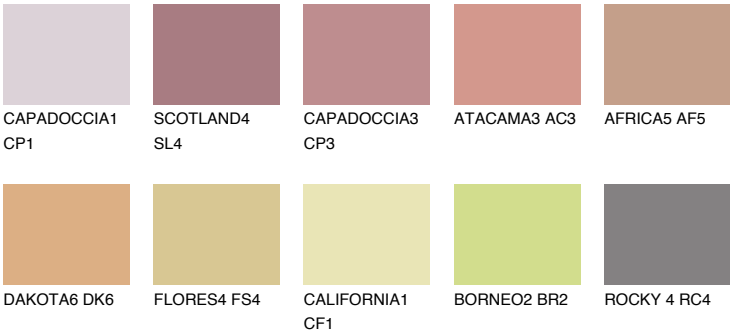

## OKLAHOMA5 OK5

37% TSR 52%

### Matching colours

#### COLOURS

#### INTENSE

For more information on plasters and paints, go to [www.ceresit.it](http://www.ceresit.it)

\*The presented colours refer to plasters and paints offered by Ceresit. Due to the use of digital techniques, the presented colours might not represent the original ones, thus they cannot be considered as a reliable colour presentation. We recommend checking the authentic colour samples.