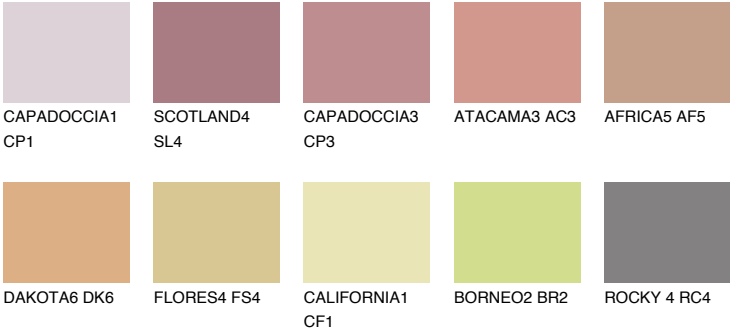

OKLAHOMA5 OK5

37% TSR 52%

Matching colours

COLOURS

INTENSE

For more information on plasters and paints, go to www.ceresit.it

*The presented colours refer to plasters and paints offered by Ceresit. Due to the use of digital techniques, the presented colours might not represent the original ones, thus they cannot be considered as a reliable colour presentation. We recommend checking the authentic colour samples.