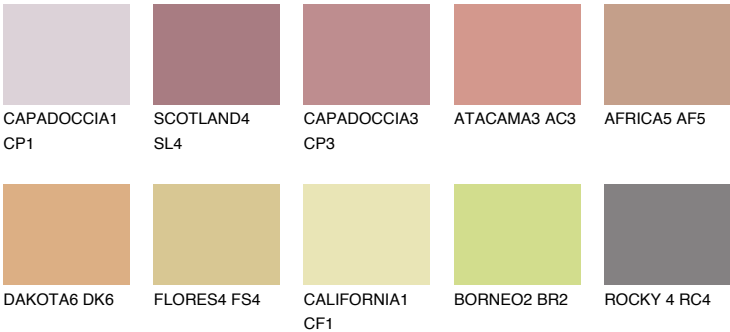

OKLAHOMA5 OK5

37% TSR 52%

Matching colours

COLOURS

INTENSE

For more information on plasters and paints, go to www.ceresit.it

*The presented colours refer to plasters and paints offered by Ceresit. Due to the use of digital techniques, the presented colours might not represent the original ones, thus they cannot be considered as a reliable colour presentation. We recommend checking the authentic colour samples.