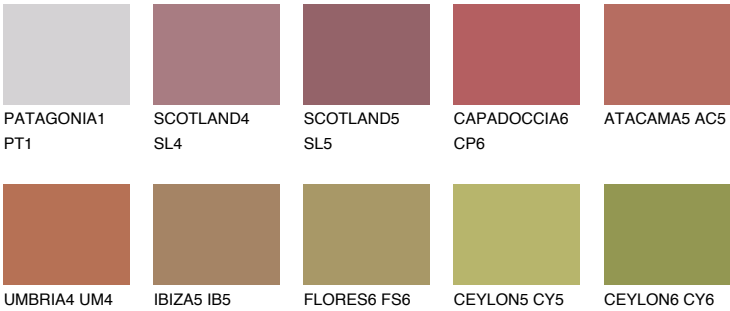

OKLAHOMA6 OK6

☀ 23% **TSR** 43%

Matching colours

COLOURS

INTENSE

For more information on plasters and paints, go to www.ceresit.it

*The presented colours refer to plasters and paints offered by Ceresit. Due to the use of digital techniques, the presented colours might not represent the original ones, thus they cannot be considered as a reliable colour presentation. We recommend checking the authentic colour samples.