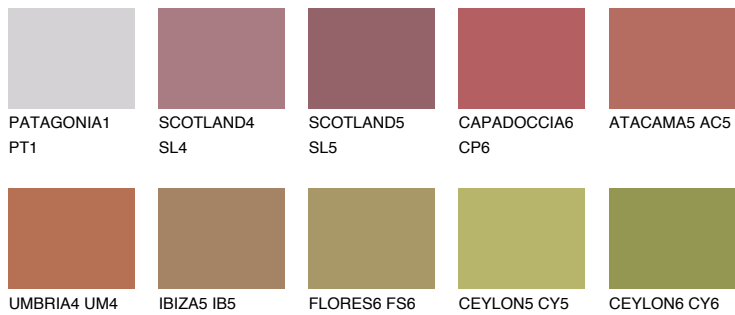

COLOUR DETAILS

OKLAHOMA6 OK6

☀ 23% **TSR** 43%

Matching colours

COLOURS

INTENSE

For more information on plasters and paints, go to www.ceresit.it

*The presented colours refer to plasters and paints offered by Ceresit. Due to the use of digital techniques, the presented colours might not represent the original ones, thus they cannot be considered as a reliable colour presentation. We recommend checking the authentic colour samples.