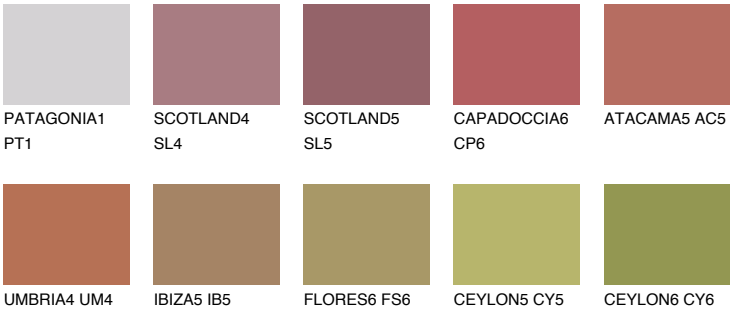

## OKLAHOMA6 OK6

23% **TSR** 43%

### Matching colours

#### COLOURS

#### INTENSE

For more information on plasters and paints, go to [www.ceresit.it](http://www.ceresit.it)

\*The presented colours refer to plasters and paints offered by Ceresit. Due to the use of digital techniques, the presented colours might not represent the original ones, thus they cannot be considered as a reliable colour presentation. We recommend checking the authentic colour samples.