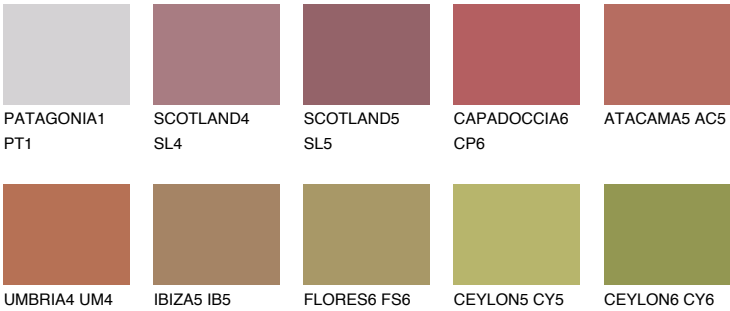

OKLAHOMA6 OK6

☀ 23% **TSR** 43%

Matching colours

COLOURS

INTENSE

For more information on plasters and paints, go to
www.ceresit.it

*The presented colours refer to plasters and paints offered by Ceresit. Due to the use of digital techniques, the presented colours might not represent the original ones, thus they cannot be considered as a reliable colour presentation. We recommend checking the authentic colour samples.