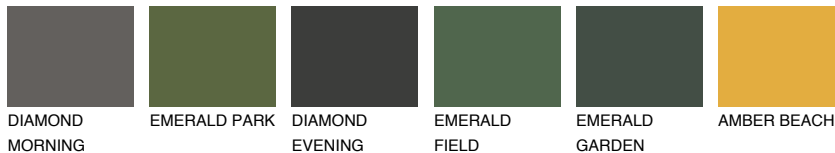

COLOUR DETAILS

UTAH1 UT1

61% **TSR** 68%

Matching colours

COLOURS

INTENSE

For more information on plasters and paints, go to www.ceresit.it

*The presented colours refer to plasters and paints offered by Ceresit. Due to the use of digital techniques, the presented colours might not represent the original ones, thus they cannot be considered as a reliable colour presentation. We recommend checking the authentic colour samples.