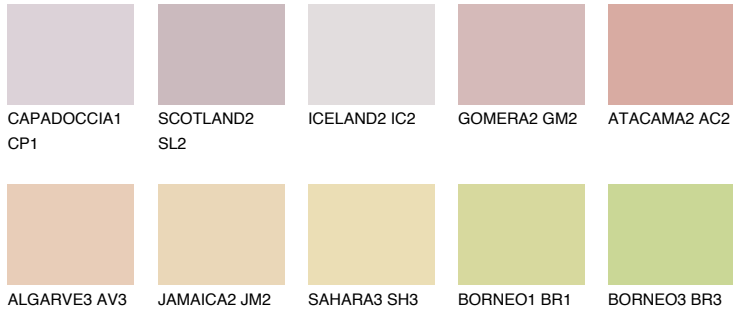

COLOUR DETAILS

UTAH1 UT1

61% **TSR** 68%

Matching colours

COLOURS

INTENSE

For more information on plasters and paints, go to www.ceresit.it

*The presented colours refer to plasters and paints offered by Ceresit. Due to the use of digital techniques, the presented colours might not represent the original ones, thus they cannot be considered as a reliable colour presentation. We recommend checking the authentic colour samples.