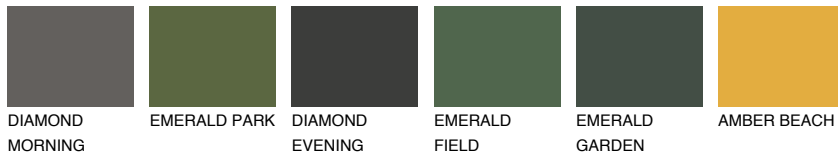

COLOUR DETAILS

UTAH1 UT1

61% **TSR** 68%

Matching colours

COLOURS

INTENSE

For more information on plasters and paints, go to www.ceresit.it

*The presented colours refer to plasters and paints offered by Ceresit. Due to the use of digital techniques, the presented colours might not represent the original ones, thus they cannot be considered as a reliable colour presentation. We recommend checking the authentic colour samples.