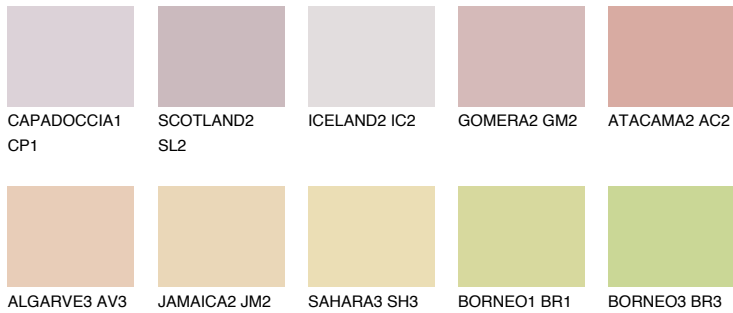

COLOUR DETAILS

UTAH1 UT1

61% TSR 68%

Matching colours

COLOURS

INTENSE

For more information on plasters and paints, go to www.ceresit.it

*The presented colours refer to plasters and paints offered by Ceresit. Due to the use of digital techniques, the presented colours might not represent the original ones, thus they cannot be considered as a reliable colour presentation. We recommend checking the authentic colour samples.