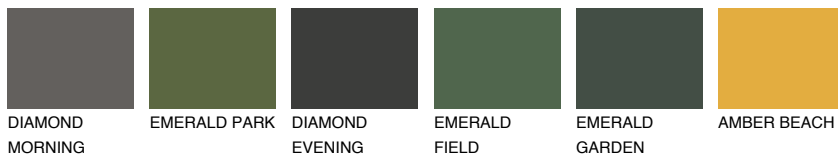

COLOUR DETAILS

UTAH1 UT1

61% TSR 68%

Matching colours

COLOURS

INTENSE

For more information on plasters and paints, go to www.ceresit.it

*The presented colours refer to plasters and paints offered by Ceresit. Due to the use of digital techniques, the presented colours might not represent the original ones, thus they cannot be considered as a reliable colour presentation. We recommend checking the authentic colour samples.