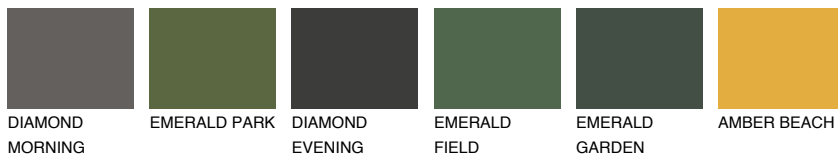

COLOUR DETAILS

UTAH1 UT1

61% **TSR** 68%

Matching colours

COLOURS

INTENSE

For more information on plasters and paints, go to www.ceresit.it

*The presented colours refer to plasters and paints offered by Ceresit. Due to the use of digital techniques, the presented colours might not represent the original ones, thus they cannot be considered as a reliable colour presentation. We recommend checking the authentic colour samples.