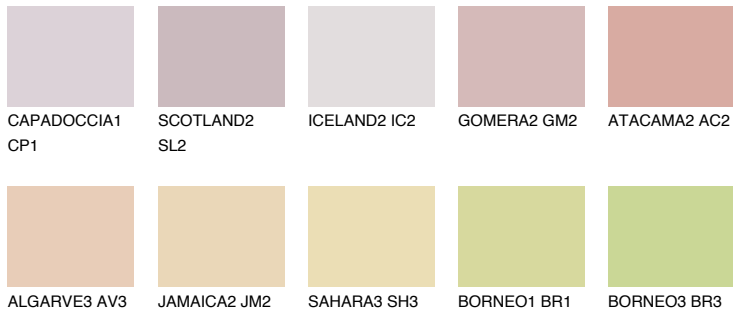

COLOUR DETAILS

UTAH1 UT1

61% **TSR** 68%

Matching colours

COLOURS

INTENSE

For more information on plasters and paints, go to www.ceresit.it

*The presented colours refer to plasters and paints offered by Ceresit. Due to the use of digital techniques, the presented colours might not represent the original ones, thus they cannot be considered as a reliable colour presentation. We recommend checking the authentic colour samples.