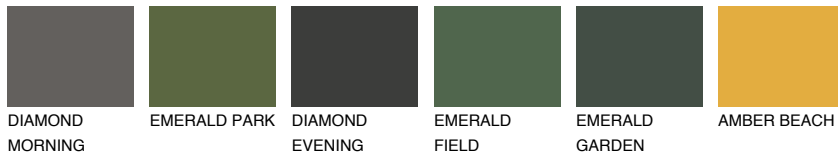

COLOUR DETAILS

UTAH1 UT1

61% **TSR** 68%

Matching colours

COLOURS

INTENSE

For more information on plasters and paints, go to www.ceresit.it

*The presented colours refer to plasters and paints offered by Ceresit. Due to the use of digital techniques, the presented colours might not represent the original ones, thus they cannot be considered as a reliable colour presentation. We recommend checking the authentic colour samples.