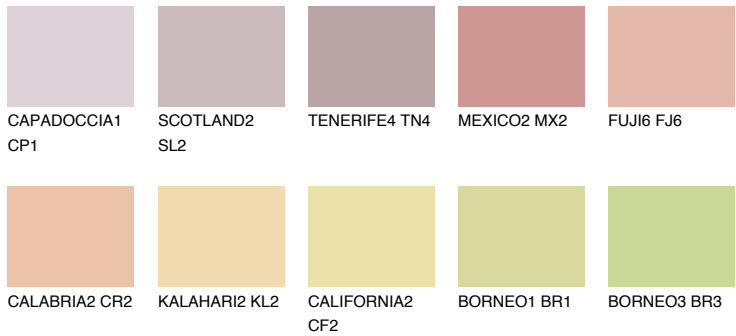

COLOUR DETAILS

UTAH2 UT2

54% TSR 61%

Matching colours

COLOURS

INTENSE

For more information on plasters and paints, go to www.ceresit.it

*The presented colours refer to plasters and paints offered by Ceresit. Due to the use of digital techniques, the presented colours might not represent the original ones, thus they cannot be considered as a reliable colour presentation. We recommend checking the authentic colour samples.