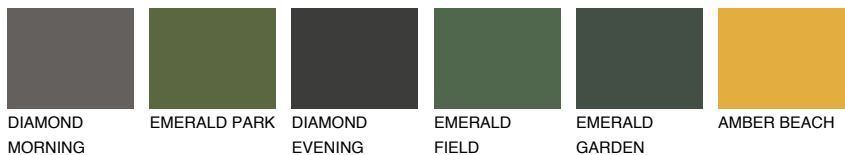

COLOUR DETAILS

UTAH2 UT2

54% TSR 61%

Matching colours

COLOURS

INTENSE

For more information on plasters and paints, go to www.ceresit.it

*The presented colours refer to plasters and paints offered by Ceresit. Due to the use of digital techniques, the presented colours might not represent the original ones, thus they cannot be considered as a reliable colour presentation. We recommend checking the authentic colour samples.