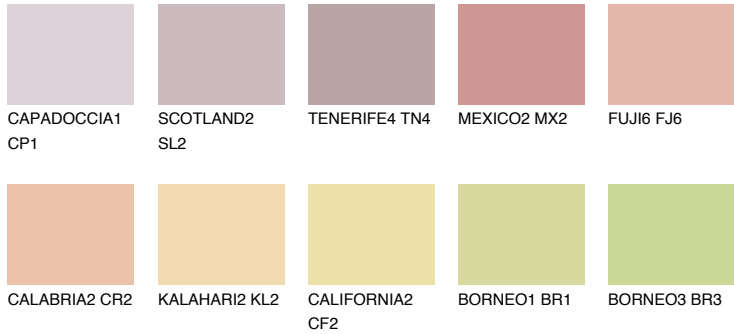

COLOUR DETAILS

UTAH2 UT2

54% TSR 61%

Matching colours

COLOURS

INTENSE

For more information on plasters and paints, go to www.ceresit.it

*The presented colours refer to plasters and paints offered by Ceresit. Due to the use of digital techniques, the presented colours might not represent the original ones, thus they cannot be considered as a reliable colour presentation. We recommend checking the authentic colour samples.