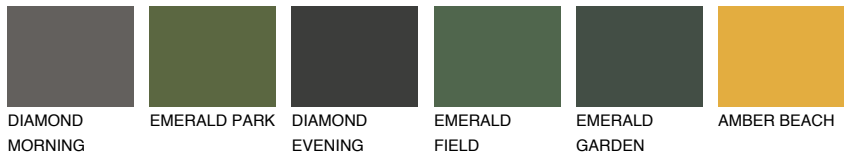

COLOUR DETAILS

UTAH2 UT2

54% TSR 61%

Matching colours

COLOURS

INTENSE

For more information on plasters and paints, go to www.ceresit.it

*The presented colours refer to plasters and paints offered by Ceresit. Due to the use of digital techniques, the presented colours might not represent the original ones, thus they cannot be considered as a reliable colour presentation. We recommend checking the authentic colour samples.