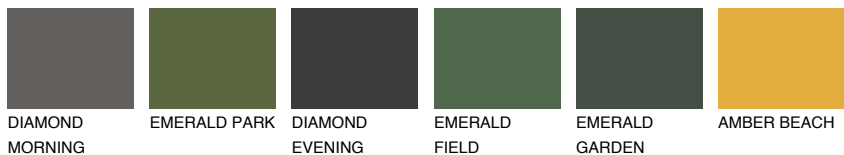

COLOUR DETAILS

UTAH2 UT2

54% TSR 61%

Matching colours

COLOURS

INTENSE

For more information on plasters and paints, go to www.ceresit.it

*The presented colours refer to plasters and paints offered by Ceresit. Due to the use of digital techniques, the presented colours might not represent the original ones, thus they cannot be considered as a reliable colour presentation. We recommend checking the authentic colour samples.