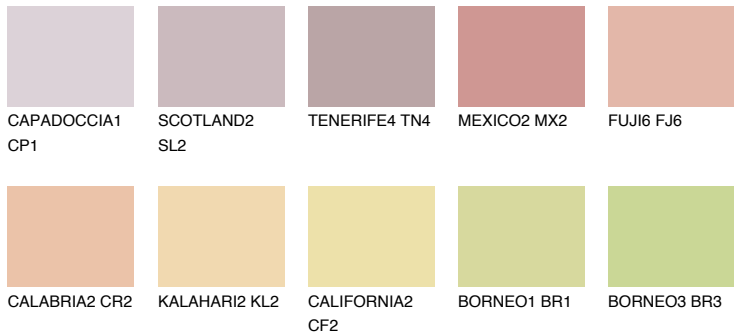

COLOUR DETAILS

UTAH2 UT2

54% TSR 61%

Matching colours

COLOURS

INTENSE

For more information on plasters and paints, go to www.ceresit.it

*The presented colours refer to plasters and paints offered by Ceresit. Due to the use of digital techniques, the presented colours might not represent the original ones, thus they cannot be considered as a reliable colour presentation. We recommend checking the authentic colour samples.