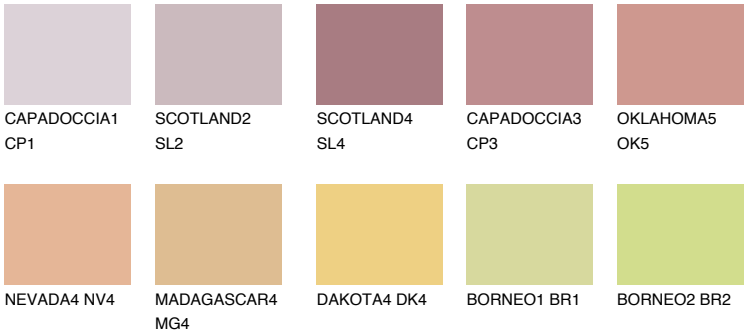

## UTAH3 UT3

44% TSR 60%

### Matching colours

#### COLOURS

#### INTENSE

For more information on plasters and paints, go to [www.ceresit.it](http://www.ceresit.it)

\*The presented colours refer to plasters and paints offered by Ceresit. Due to the use of digital techniques, the presented colours might not represent the original ones, thus they cannot be considered as a reliable colour presentation. We recommend checking the authentic colour samples.