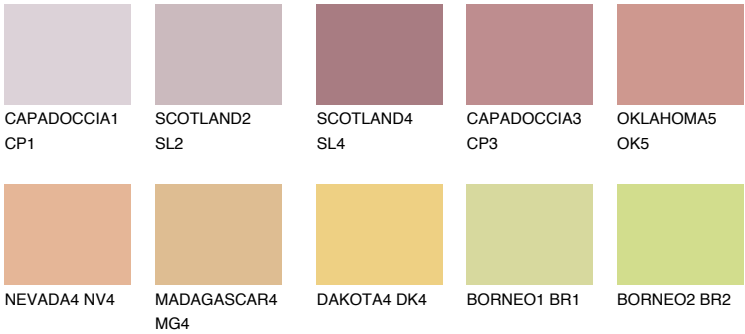

UTAH3 UT3

44% **TSR** 60%

Matching colours

COLOURS

INTENSE

For more information on plasters and paints, go to www.ceresit.it

*The presented colours refer to plasters and paints offered by Ceresit. Due to the use of digital techniques, the presented colours might not represent the original ones, thus they cannot be considered as a reliable colour presentation. We recommend checking the authentic colour samples.