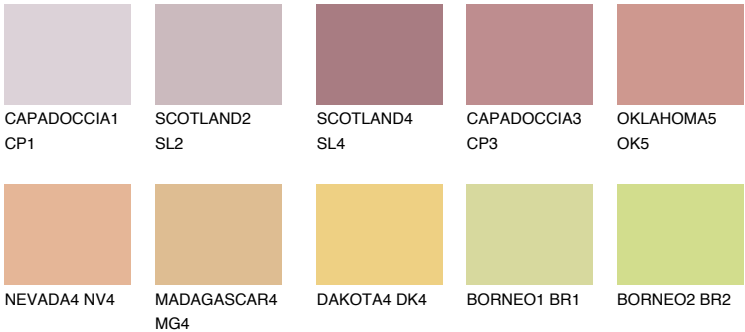

UTAH3 UT3

44% **TSR** 60%

Matching colours

COLOURS

INTENSE

For more information on plasters and paints, go to www.ceresit.it

*The presented colours refer to plasters and paints offered by Ceresit. Due to the use of digital techniques, the presented colours might not represent the original ones, thus they cannot be considered as a reliable colour presentation. We recommend checking the authentic colour samples.