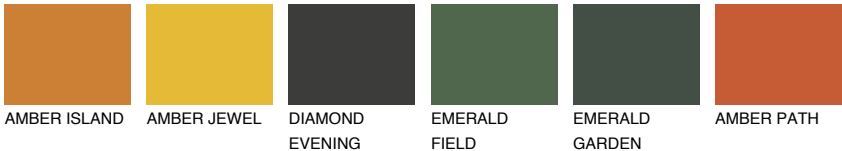

UTAH3 UT3

44% **TSR** 60%

Matching colours

COLOURS

INTENSE

For more information on plasters and paints, go to www.ceresit.it

*The presented colours refer to plasters and paints offered by Ceresit. Due to the use of digital techniques, the presented colours might not represent the original ones, thus they cannot be considered as a reliable colour presentation. We recommend checking the authentic colour samples.