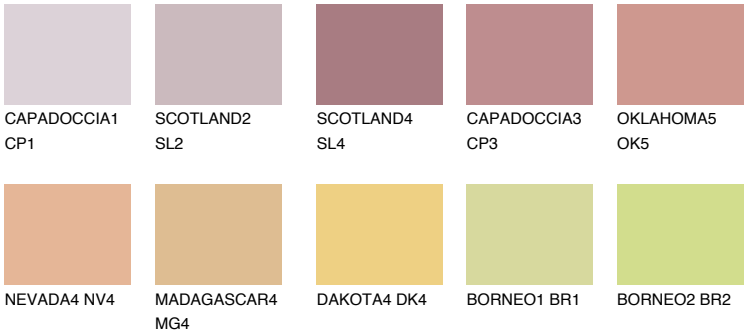

UTAH3 UT3

44% TSR 60%

Matching colours

COLOURS

INTENSE

For more information on plasters and paints, go to www.ceresit.it

*The presented colours refer to plasters and paints offered by Ceresit. Due to the use of digital techniques, the presented colours might not represent the original ones, thus they cannot be considered as a reliable colour presentation. We recommend checking the authentic colour samples.