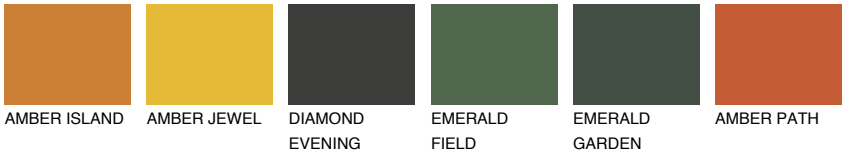

UTAH3 UT3

44% TSR 60%

Matching colours

COLOURS

INTENSE

For more information on plasters and paints, go to www.ceresit.it

*The presented colours refer to plasters and paints offered by Ceresit. Due to the use of digital techniques, the presented colours might not represent the original ones, thus they cannot be considered as a reliable colour presentation. We recommend checking the authentic colour samples.