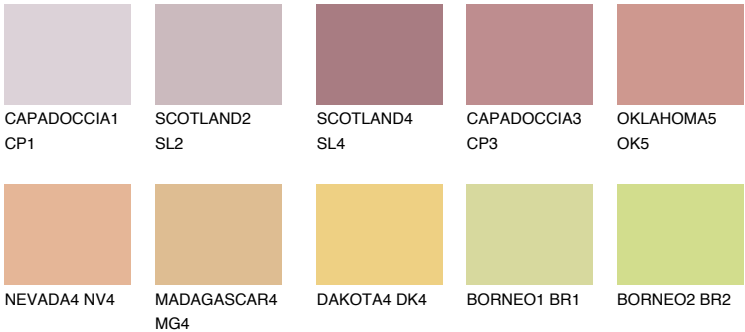

## UTAH3 UT3

44% **TSR** 60%

### Matching colours

#### COLOURS

#### INTENSE

For more information on plasters and paints, go to [www.ceresit.it](http://www.ceresit.it)

\*The presented colours refer to plasters and paints offered by Ceresit. Due to the use of digital techniques, the presented colours might not represent the original ones, thus they cannot be considered as a reliable colour presentation. We recommend checking the authentic colour samples.