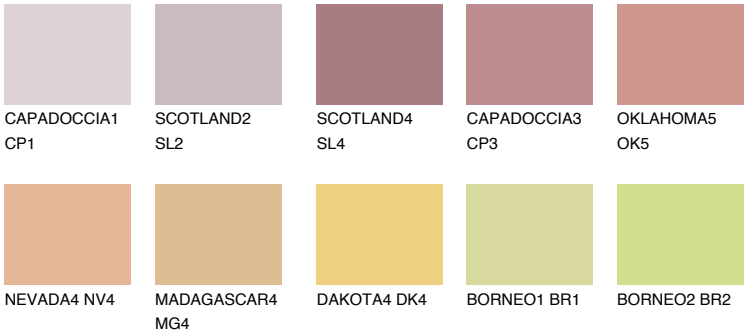

UTAH3 UT3

44% TSR 60%

Matching colours

COLOURS

INTENSE

For more information on plasters and paints, go to www.ceresit.it

*The presented colours refer to plasters and paints offered by Ceresit. Due to the use of digital techniques, the presented colours might not represent the original ones, thus they cannot be considered as a reliable colour presentation. We recommend checking the authentic colour samples.