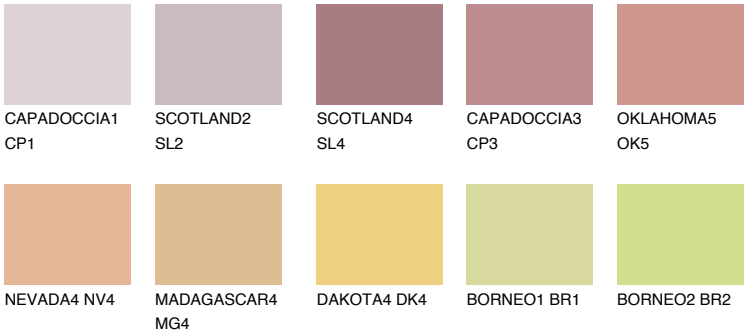

## UTAH3 UT3

44% TSR 60%

### Matching colours

#### COLOURS

#### INTENSE

For more information on plasters and paints, go to [www.ceresit.it](http://www.ceresit.it)

\*The presented colours refer to plasters and paints offered by Ceresit. Due to the use of digital techniques, the presented colours might not represent the original ones, thus they cannot be considered as a reliable colour presentation. We recommend checking the authentic colour samples.