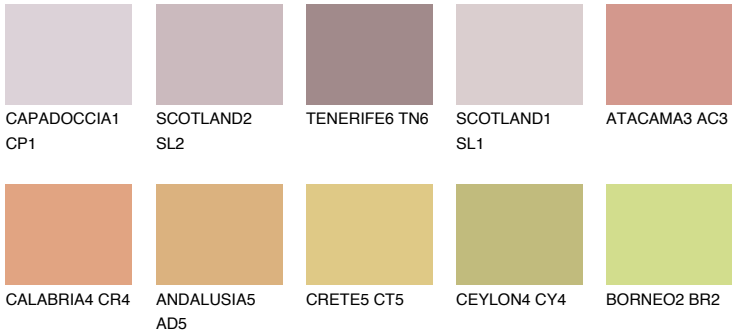

UTAH4 UT4

38% **TSR** 54%

Matching colours

COLOURS

INTENSE

For more information on plasters and paints, go to www.ceresit.it

*The presented colours refer to plasters and paints offered by Ceresit. Due to the use of digital techniques, the presented colours might not represent the original ones, thus they cannot be considered as a reliable colour presentation. We recommend checking the authentic colour samples.