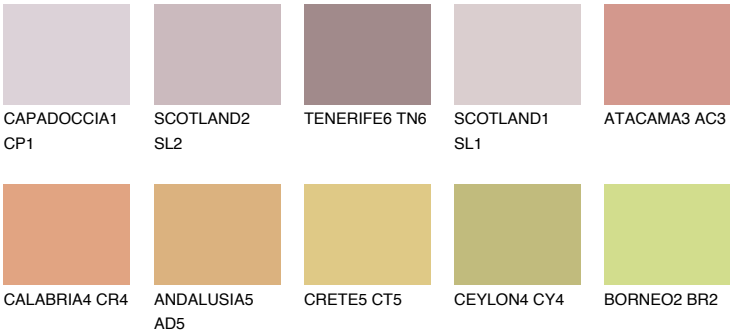

## UTAH4 UT4

38% **TSR** 54%

### Matching colours

#### COLOURS

#### INTENSE

For more information on plasters and paints, go to [www.ceresit.it](http://www.ceresit.it)

\*The presented colours refer to plasters and paints offered by Ceresit. Due to the use of digital techniques, the presented colours might not represent the original ones, thus they cannot be considered as a reliable colour presentation. We recommend checking the authentic colour samples.