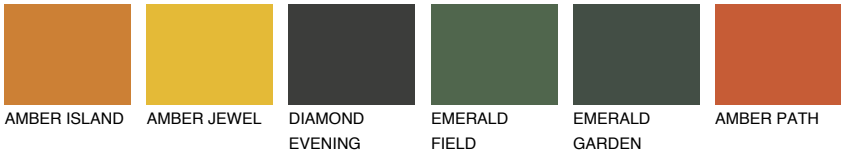

UTAH4 UT4

38% **TSR** 54%

Matching colours

COLOURS

INTENSE

For more information on plasters and paints, go to www.ceresit.it

*The presented colours refer to plasters and paints offered by Ceresit. Due to the use of digital techniques, the presented colours might not represent the original ones, thus they cannot be considered as a reliable colour presentation. We recommend checking the authentic colour samples.