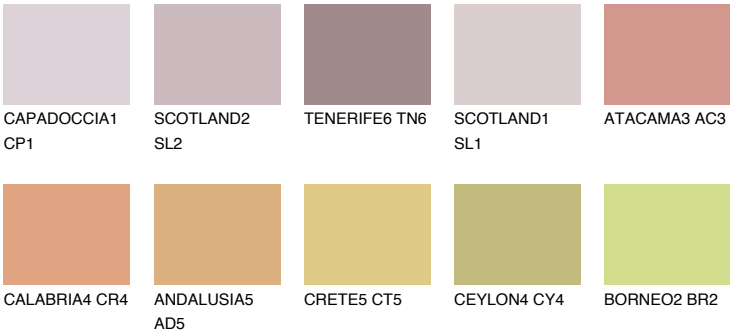

UTAH4 UT4

38% TSR 54%

Matching colours

COLOURS

INTENSE

For more information on plasters and paints, go to www.ceresit.it

*The presented colours refer to plasters and paints offered by Ceresit. Due to the use of digital techniques, the presented colours might not represent the original ones, thus they cannot be considered as a reliable colour presentation. We recommend checking the authentic colour samples.