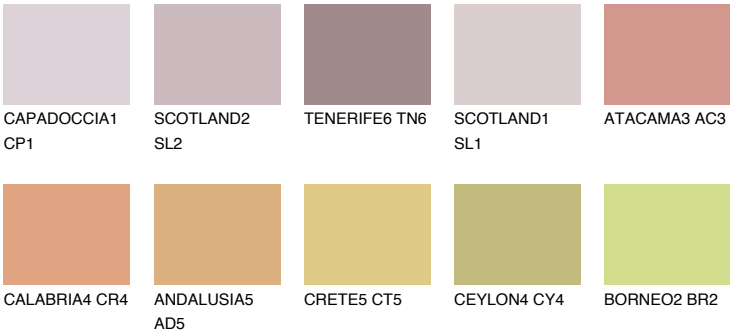

UTAH4 UT4

38% **TSR** 54%

Matching colours

COLOURS

INTENSE

For more information on plasters and paints, go to www.ceresit.it

*The presented colours refer to plasters and paints offered by Ceresit. Due to the use of digital techniques, the presented colours might not represent the original ones, thus they cannot be considered as a reliable colour presentation. We recommend checking the authentic colour samples.