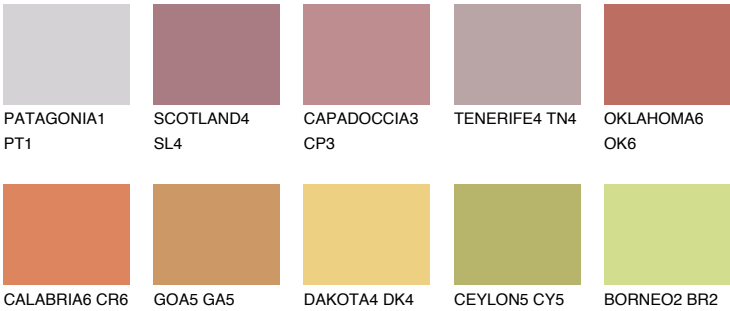

## UTAH5 UT5

☀ 30%    **TSR** 52%

### Matching colours

#### COLOURS

#### INTENSE

For more information on plasters and paints, go to  
[www.ceresit.it](http://www.ceresit.it)

\*The presented colours refer to plasters and paints offered by Ceresit. Due to the use of digital techniques, the presented colours might not represent the original ones, thus they cannot be considered as a reliable colour presentation. We recommend checking the authentic colour samples.