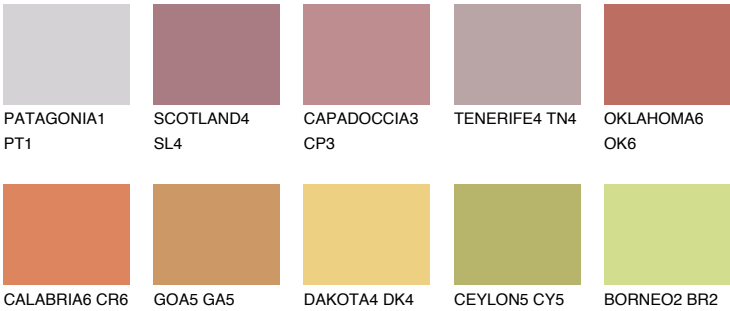

UTAH5 UT5

☀ 30%   **TSR** 52%

Matching colours

COLOURS

INTENSE

For more information on plasters and paints, go to www.ceresit.it

*The presented colours refer to plasters and paints offered by Ceresit. Due to the use of digital techniques, the presented colours might not represent the original ones, thus they cannot be considered as a reliable colour presentation. We recommend checking the authentic colour samples.