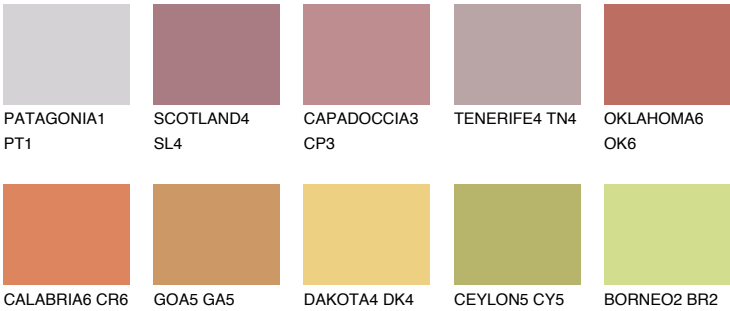

## UTAH5 UT5

☀ 30%    **TSR** 52%

### Matching colours

#### COLOURS

#### INTENSE

For more information on plasters and paints, go to [www.ceresit.it](http://www.ceresit.it)

\*The presented colours refer to plasters and paints offered by Ceresit. Due to the use of digital techniques, the presented colours might not represent the original ones, thus they cannot be considered as a reliable colour presentation. We recommend checking the authentic colour samples.