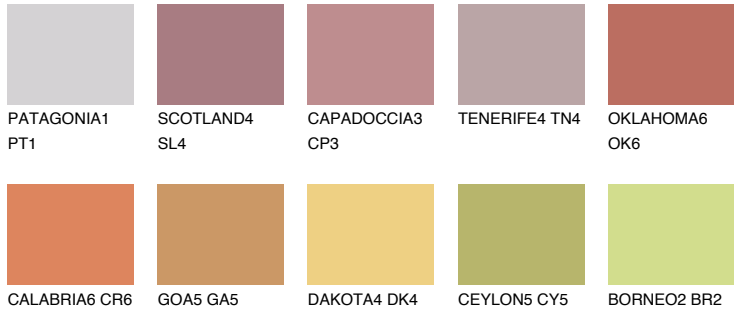

COLOUR DETAILS

UTAH5 UT5

30% TSR 52%

Matching colours

COLOURS

INTENSE

For more information on plasters and paints, go to www.ceresit.it

*The presented colours refer to plasters and paints offered by Ceresit. Due to the use of digital techniques, the presented colours might not represent the original ones, thus they cannot be considered as a reliable colour presentation. We recommend checking the authentic colour samples.