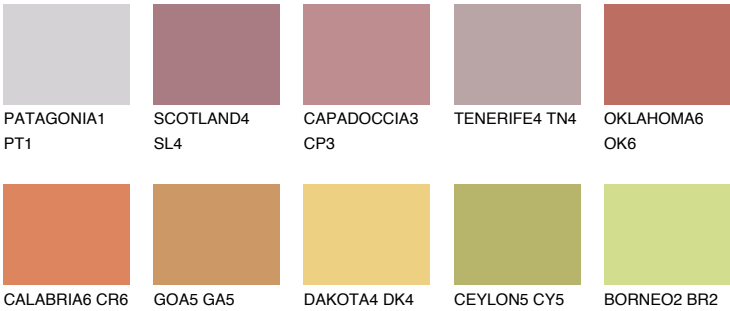

UTAH5 UT5

30% TSR 52%

Matching colours

COLOURS

INTENSE

For more information on plasters and paints, go to www.ceresit.it

*The presented colours refer to plasters and paints offered by Ceresit. Due to the use of digital techniques, the presented colours might not represent the original ones, thus they cannot be considered as a reliable colour presentation. We recommend checking the authentic colour samples.