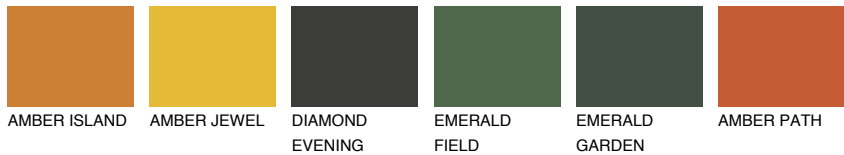

COLOUR DETAILS

UTAH5 UT5

30% TSR 52%

Matching colours

COLOURS

INTENSE

For more information on plasters and paints, go to www.ceresit.it

*The presented colours refer to plasters and paints offered by Ceresit. Due to the use of digital techniques, the presented colours might not represent the original ones, thus they cannot be considered as a reliable colour presentation. We recommend checking the authentic colour samples.