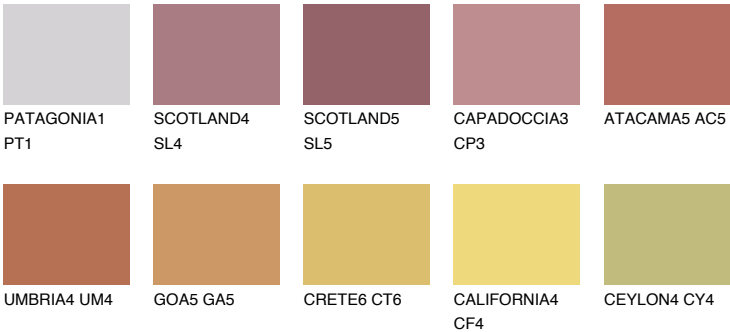

UTAH6 UT6

☀️ 23% **TSR** 49%

Matching colours

COLOURS

INTENSE

For more information on plasters and paints, go to www.ceresit.it

*The presented colours refer to plasters and paints offered by Ceresit. Due to the use of digital techniques, the presented colours might not represent the original ones, thus they cannot be considered as a reliable colour presentation. We recommend checking the authentic colour samples.