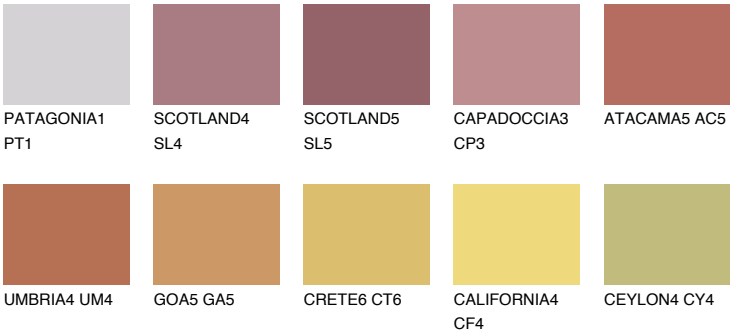

UTAH6 UT6

☀ 23% **TSR** 49%

Matching colours

COLOURS

INTENSE

For more information on plasters and paints, go to
www.ceresit.it

*The presented colours refer to plasters and paints offered by Ceresit. Due to the use of digital techniques, the presented colours might not represent the original ones, thus they cannot be considered as a reliable colour presentation. We recommend checking the authentic colour samples.