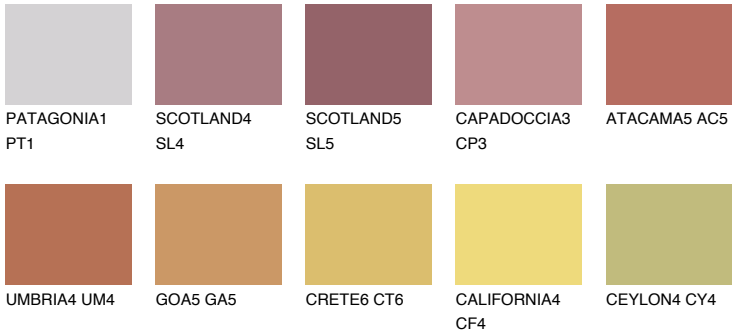

UTAH6 UT6

23% **TSR** 49%

Matching colours

COLOURS

INTENSE

For more information on plasters and paints, go to www.ceresit.it

*The presented colours refer to plasters and paints offered by Ceresit. Due to the use of digital techniques, the presented colours might not represent the original ones, thus they cannot be considered as a reliable colour presentation. We recommend checking the authentic colour samples.