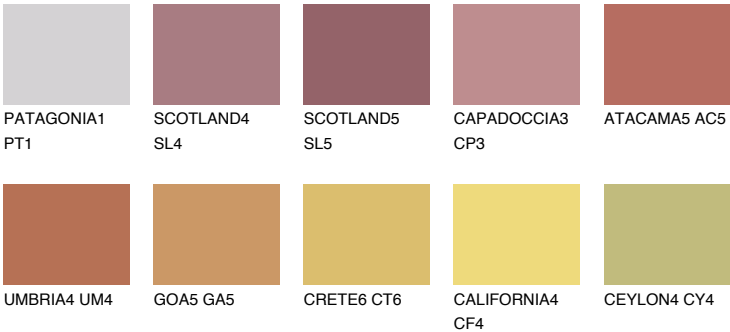

UTAH6 UT6

☀ 23%   **TSR** 49%

Matching colours

COLOURS

INTENSE

For more information on plasters and paints, go to www.ceresit.it

*The presented colours refer to plasters and paints offered by Ceresit. Due to the use of digital techniques, the presented colours might not represent the original ones, thus they cannot be considered as a reliable colour presentation. We recommend checking the authentic colour samples.