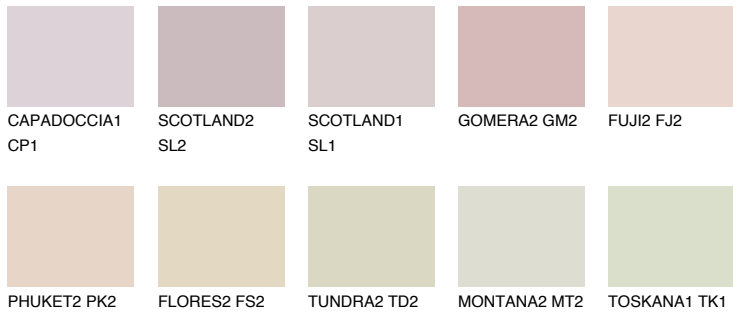

COLOUR DETAILS

ATACAMA1 AC1

65% TSR 67%

Matching colours

COLOURS

INTENSE

For more information on plasters and paints, go to www.ceresit.it

*The presented colours refer to plasters and paints offered by Ceresit. Due to the use of digital techniques, the presented colours might not represent the original ones, thus they cannot be considered as a reliable colour presentation. We recommend checking the authentic colour samples.