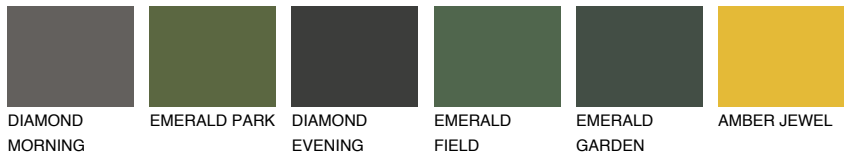

COLOUR DETAILS

ATACAMA1 AC1

65% TSR 67%

Matching colours

COLOURS

INTENSE

For more information on plasters and paints, go to www.ceresit.it

*The presented colours refer to plasters and paints offered by Ceresit. Due to the use of digital techniques, the presented colours might not represent the original ones, thus they cannot be considered as a reliable colour presentation. We recommend checking the authentic colour samples.