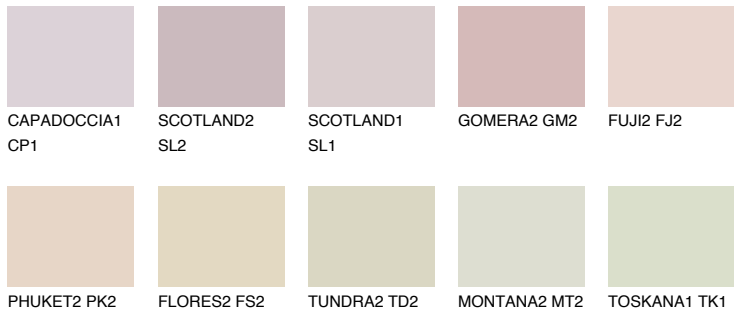

# COLOUR DETAILS

## ATACAMA1 AC1

65% **TSR** 67%

### Matching colours

#### COLOURS