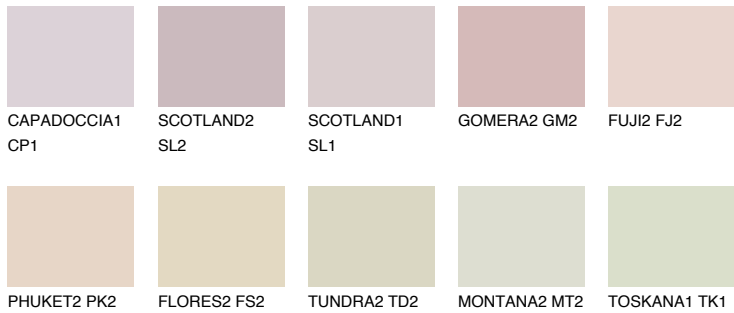

COLOUR DETAILS

ATACAMA1 AC1

65% TSR 67%

Matching colours

COLOURS

INTENSE

For more information on plasters and paints, go to www.ceresit.it

*The presented colours refer to plasters and paints offered by Ceresit. Due to the use of digital techniques, the presented colours might not represent the original ones, thus they cannot be considered as a reliable colour presentation. We recommend checking the authentic colour samples.