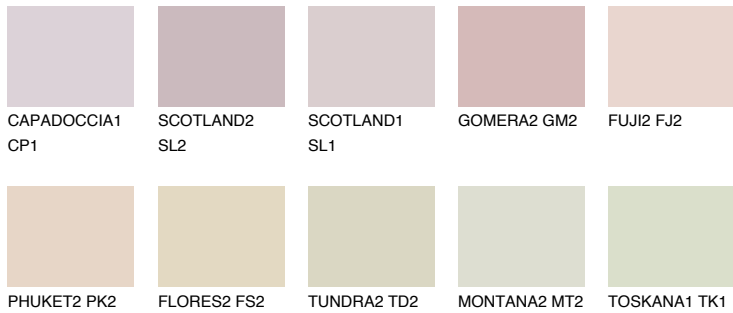

# COLOUR DETAILS

## ATACAMA1 AC1

65% TSR 67%

### Matching colours

#### COLOURS