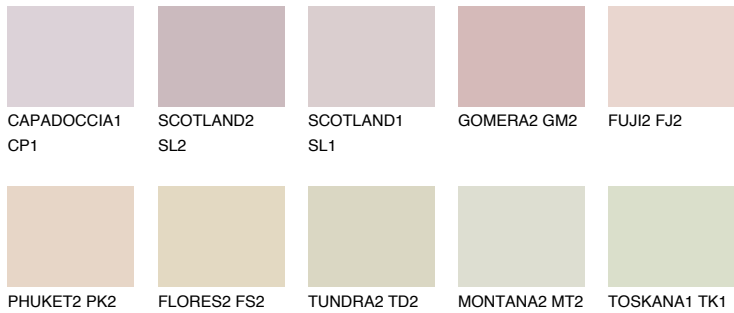

# COLOUR DETAILS

## ATACAMA1 AC1

65% TSR 67%

### Matching colours

#### COLOURS