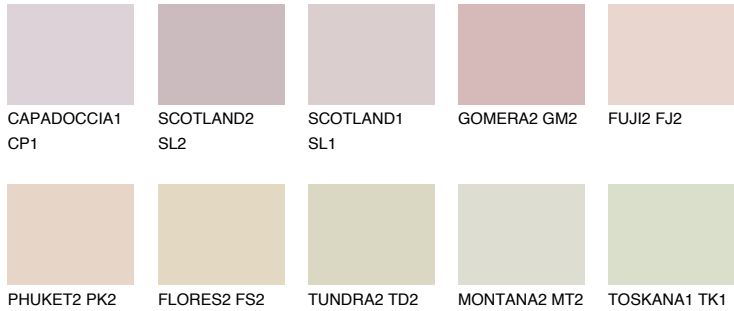

COLOUR DETAILS

ATACAMA1 AC1

65% TSR 67%

Matching colours

COLOURS

INTENSE

For more information on plasters and paints, go to www.ceresit.it

*The presented colours refer to plasters and paints offered by Ceresit. Due to the use of digital techniques, the presented colours might not represent the original ones, thus they cannot be considered as a reliable colour presentation. We recommend checking the authentic colour samples.