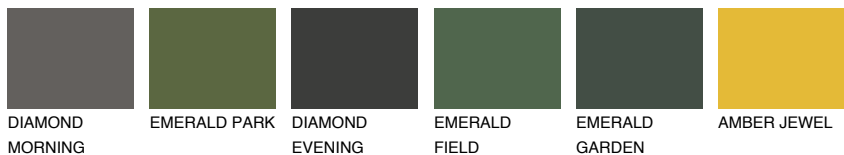

COLOUR DETAILS

ATACAMA1 AC1

65% TSR 67%

Matching colours

COLOURS

INTENSE

For more information on plasters and paints, go to www.ceresit.it

*The presented colours refer to plasters and paints offered by Ceresit. Due to the use of digital techniques, the presented colours might not represent the original ones, thus they cannot be considered as a reliable colour presentation. We recommend checking the authentic colour samples.