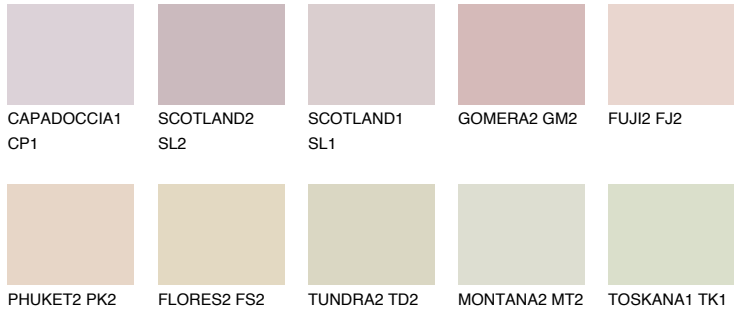

# COLOUR DETAILS

## ATACAMA1 AC1

65% **TSR** 67%

### Matching colours

#### COLOURS