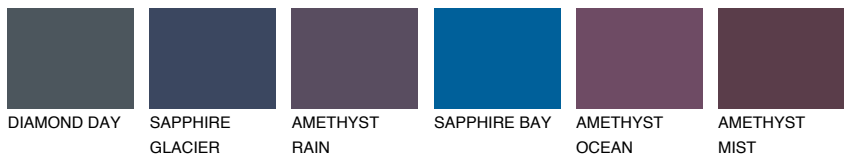

COLOUR DETAILS

PACIFIC2 PC2

66% TSR 66%

Matching colours

COLOURS

INTENSE

For more information on plasters and paints, go to www.ceresit.it

*The presented colours refer to plasters and paints offered by Ceresit. Due to the use of digital techniques, the presented colours might not represent the original ones, thus they cannot be considered as a reliable colour presentation. We recommend checking the authentic colour samples.