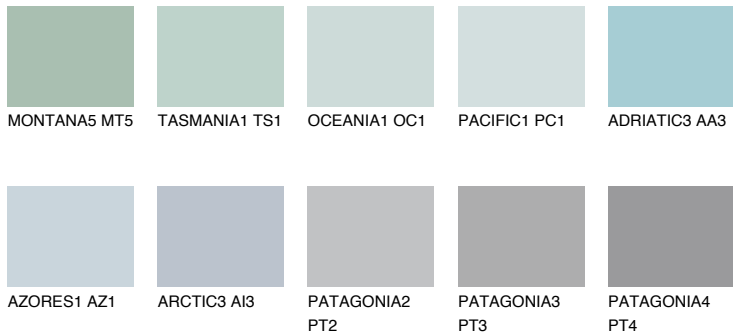

COLOUR DETAILS

PACIFIC2 PC2

66% TSR 66%

Matching colours

COLOURS

INTENSE

For more information on plasters and paints, go to www.ceresit.it

*The presented colours refer to plasters and paints offered by Ceresit. Due to the use of digital techniques, the presented colours might not represent the original ones, thus they cannot be considered as a reliable colour presentation. We recommend checking the authentic colour samples.