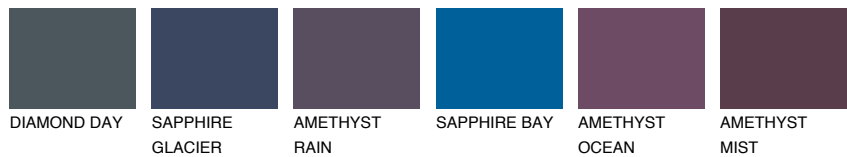

COLOUR DETAILS

PACIFIC2 PC2

66% TSR 66%

Matching colours

COLOURS

INTENSE

For more information on plasters and paints, go to www.ceresit.it

*The presented colours refer to plasters and paints offered by Ceresit. Due to the use of digital techniques, the presented colours might not represent the original ones, thus they cannot be considered as a reliable colour presentation. We recommend checking the authentic colour samples.