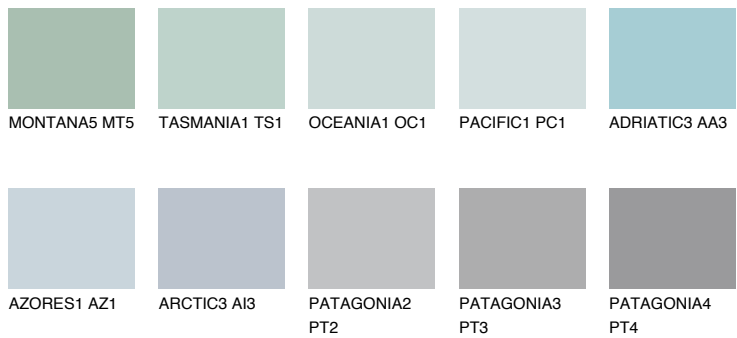

COLOUR DETAILS

PACIFIC2 PC2

66% TSR 66%

Matching colours

COLOURS

INTENSE

For more information on plasters and paints, go to www.ceresit.it

*The presented colours refer to plasters and paints offered by Ceresit. Due to the use of digital techniques, the presented colours might not represent the original ones, thus they cannot be considered as a reliable colour presentation. We recommend checking the authentic colour samples.