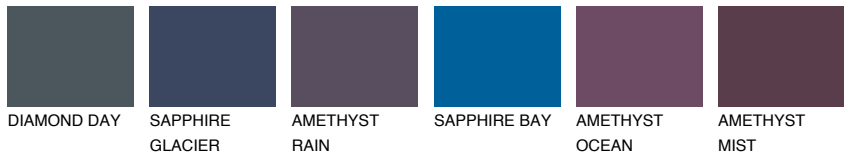

COLOUR DETAILS

PACIFIC2 PC2

66% TSR 66%

Matching colours

COLOURS

INTENSE

For more information on plasters and paints, go to www.ceresit.it

*The presented colours refer to plasters and paints offered by Ceresit. Due to the use of digital techniques, the presented colours might not represent the original ones, thus they cannot be considered as a reliable colour presentation. We recommend checking the authentic colour samples.