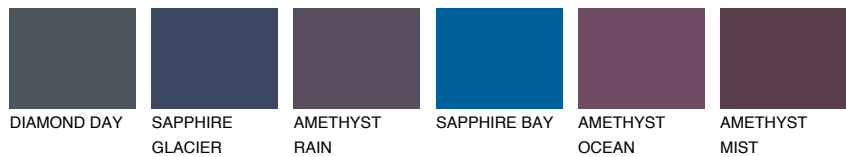

COLOUR DETAILS

PACIFIC2 PC2

66% TSR 66%

Matching colours

COLOURS

INTENSE

For more information on plasters and paints, go to www.ceresit.it

*The presented colours refer to plasters and paints offered by Ceresit. Due to the use of digital techniques, the presented colours might not represent the original ones, thus they cannot be considered as a reliable colour presentation. We recommend checking the authentic colour samples.