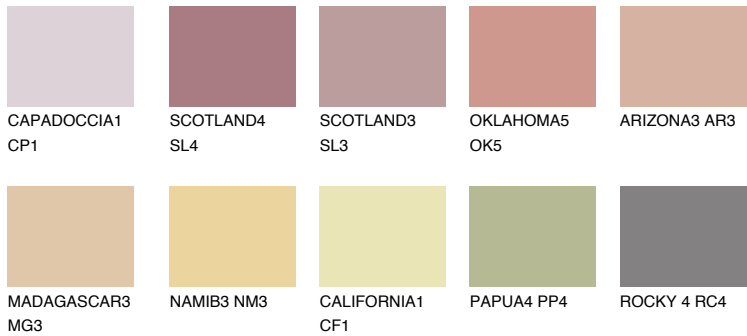

# COLOUR DETAILS

### Matching colours

#### COLOURS

#### INTENSE

For more information on plasters and paints, go to [www.ceresit.it](http://www.ceresit.it)

\*The presented colours refer to plasters and paints offered by Ceresit. Due to the use of digital techniques, the presented colours might not represent the original ones, thus they cannot be considered as a reliable colour presentation. We recommend checking the authentic colour samples.