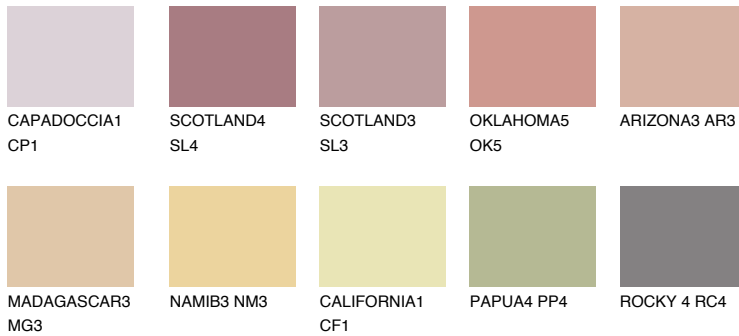

COLOUR DETAILS

ATACAMA2 AC2

46% **TSR** 55%

Matching colours

COLOURS

INTENSE

For more information on plasters and paints, go to www.ceresit.it

*The presented colours refer to plasters and paints offered by Ceresit. Due to the use of digital techniques, the presented colours might not represent the original ones, thus they cannot be considered as a reliable colour presentation. We recommend checking the authentic colour samples.