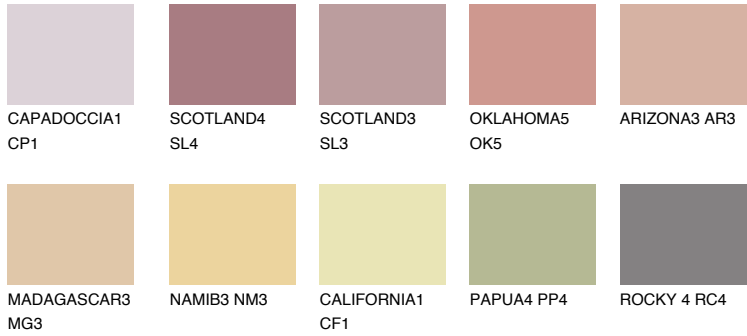

# COLOUR DETAILS

### Matching colours

#### COLOURS

#### INTENSE

For more information on plasters and paints, go to [www.ceresit.it](http://www.ceresit.it)

\*The presented colours refer to plasters and paints offered by Ceresit. Due to the use of digital techniques, the presented colours might not represent the original ones, thus they cannot be considered as a reliable colour presentation. We recommend checking the authentic colour samples.