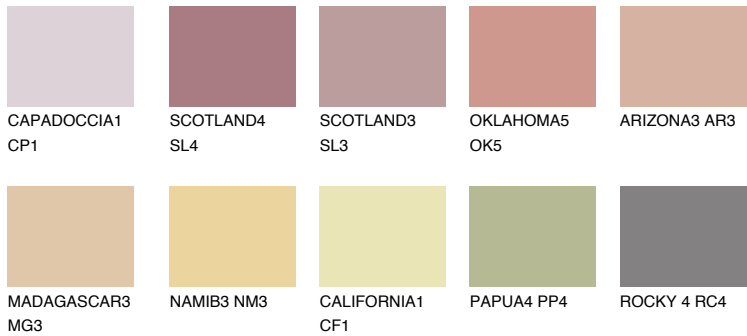

COLOUR DETAILS

ATACAMA2 AC2

46% **TSR** 55%

Matching colours

COLOURS

INTENSE

For more information on plasters and paints, go to www.ceresit.it

*The presented colours refer to plasters and paints offered by Ceresit. Due to the use of digital techniques, the presented colours might not represent the original ones, thus they cannot be considered as a reliable colour presentation. We recommend checking the authentic colour samples.