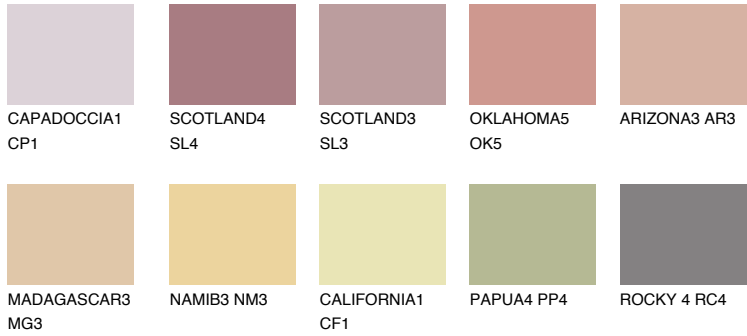

COLOUR DETAILS

ATACAMA2 AC2

46% **TSR** 55%

Matching colours

COLOURS

INTENSE

For more information on plasters and paints, go to www.ceresit.it

*The presented colours refer to plasters and paints offered by Ceresit. Due to the use of digital techniques, the presented colours might not represent the original ones, thus they cannot be considered as a reliable colour presentation. We recommend checking the authentic colour samples.