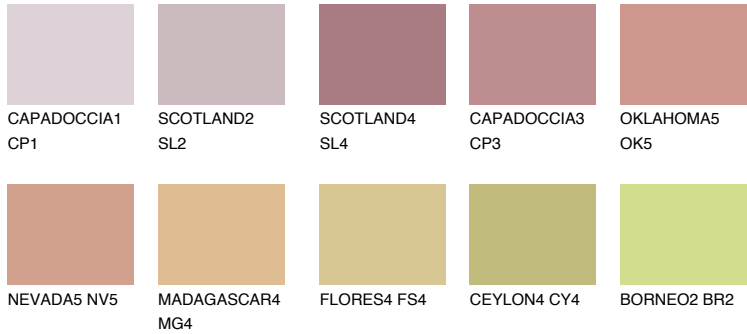

COLOUR DETAILS

ATACAMA3 AC3

38% TSR 54%

Matching colours

COLOURS

INTENSE

For more information on plasters and paints, go to www.ceresit.it

*The presented colours refer to plasters and paints offered by Ceresit. Due to the use of digital techniques, the presented colours might not represent the original ones, thus they cannot be considered as a reliable colour presentation. We recommend checking the authentic colour samples.