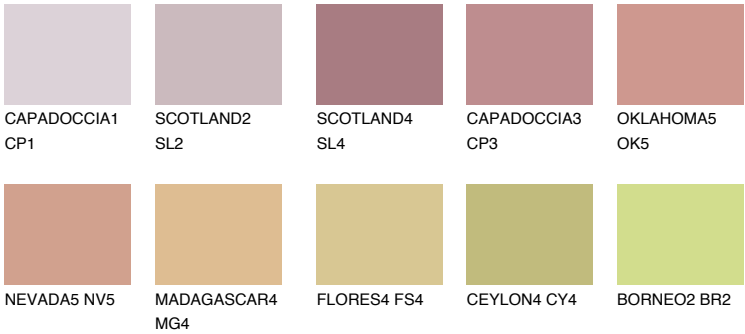

COLOUR DETAILS

ATACAMA3 AC3

38% TSR 54%

Matching colours

COLOURS

INTENSE

For more information on plasters and paints, go to www.ceresit.it

*The presented colours refer to plasters and paints offered by Ceresit. Due to the use of digital techniques, the presented colours might not represent the original ones, thus they cannot be considered as a reliable colour presentation. We recommend checking the authentic colour samples.