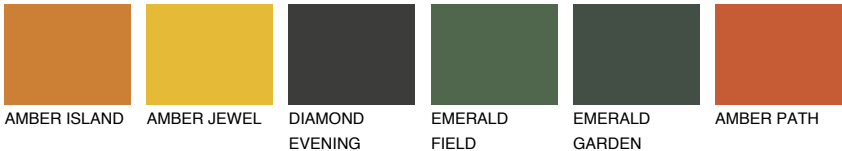

COLOUR DETAILS

ATACAMA3 AC3

38% TSR 54%

Matching colours

COLOURS

INTENSE

For more information on plasters and paints, go to www.ceresit.it

*The presented colours refer to plasters and paints offered by Ceresit. Due to the use of digital techniques, the presented colours might not represent the original ones, thus they cannot be considered as a reliable colour presentation. We recommend checking the authentic colour samples.