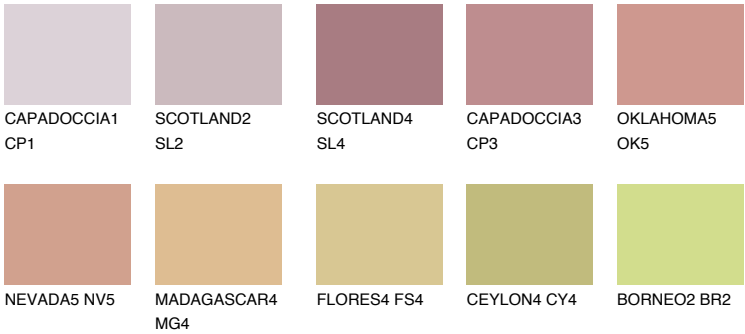

ATACAMA3 AC3

38% **TSR** 54%

Matching colours

COLOURS

INTENSE

For more information on plasters and paints, go to www.ceresit.it

*The presented colours refer to plasters and paints offered by Ceresit. Due to the use of digital techniques, the presented colours might not represent the original ones, thus they cannot be considered as a reliable colour presentation. We recommend checking the authentic colour samples.