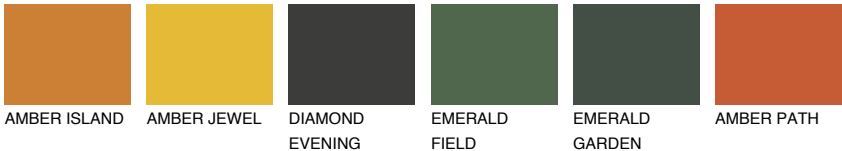

ATACAMA3 AC3

38% **TSR** 54%

Matching colours

COLOURS

INTENSE

For more information on plasters and paints, go to www.ceresit.it

*The presented colours refer to plasters and paints offered by Ceresit. Due to the use of digital techniques, the presented colours might not represent the original ones, thus they cannot be considered as a reliable colour presentation. We recommend checking the authentic colour samples.