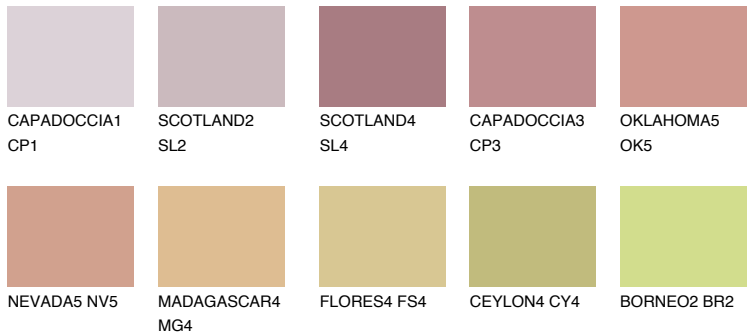

COLOUR DETAILS

ATACAMA3 AC3

38% TSR 54%

Matching colours

COLOURS

INTENSE

For more information on plasters and paints, go to www.ceresit.it

*The presented colours refer to plasters and paints offered by Ceresit. Due to the use of digital techniques, the presented colours might not represent the original ones, thus they cannot be considered as a reliable colour presentation. We recommend checking the authentic colour samples.