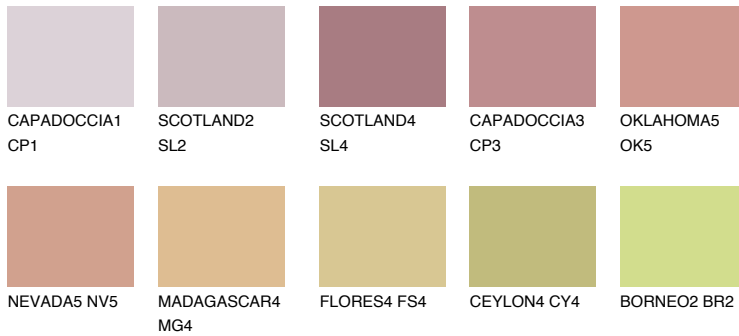

COLOUR DETAILS

ATACAMA3 AC3

38% TSR 54%

Matching colours

COLOURS

INTENSE

For more information on plasters and paints, go to www.ceresit.it

*The presented colours refer to plasters and paints offered by Ceresit. Due to the use of digital techniques, the presented colours might not represent the original ones, thus they cannot be considered as a reliable colour presentation. We recommend checking the authentic colour samples.