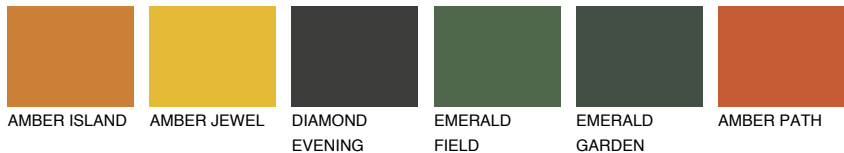

COLOUR DETAILS

ATACAMA3 AC3

38% TSR 54%

Matching colours

COLOURS

INTENSE

For more information on plasters and paints, go to www.ceresit.it

*The presented colours refer to plasters and paints offered by Ceresit. Due to the use of digital techniques, the presented colours might not represent the original ones, thus they cannot be considered as a reliable colour presentation. We recommend checking the authentic colour samples.