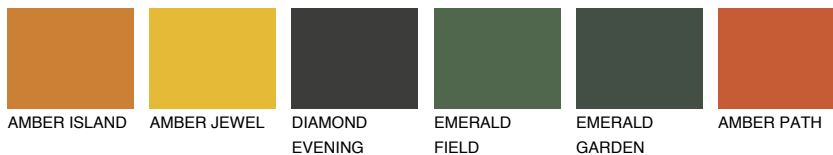

COLOUR DETAILS

ATACAMA3 AC3

38% TSR 54%

Matching colours

COLOURS

INTENSE

For more information on plasters and paints, go to www.ceresit.it

*The presented colours refer to plasters and paints offered by Ceresit. Due to the use of digital techniques, the presented colours might not represent the original ones, thus they cannot be considered as a reliable colour presentation. We recommend checking the authentic colour samples.