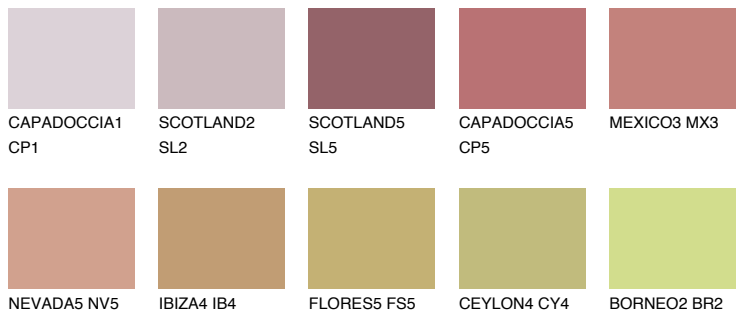

COLOUR DETAILS

ATACAMA4 AC4

☀ 29% **TSR** 50%

Matching colours

COLOURS

INTENSE

For more information on plasters and paints, go to www.ceresit.it

*The presented colours refer to plasters and paints offered by Ceresit. Due to the use of digital techniques, the presented colours might not represent the original ones, thus they cannot be considered as a reliable colour presentation. We recommend checking the authentic colour samples.