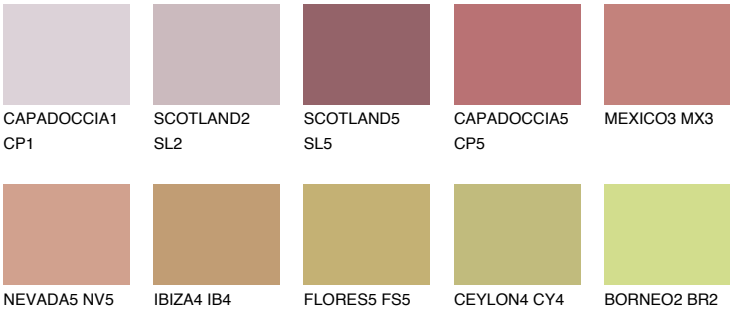

ATACAMA4 AC4

☀️ 29% **TSR 50%**

Matching colours

COLOURS

INTENSE

For more information on plasters and paints, go to www.ceresit.it

*The presented colours refer to plasters and paints offered by Ceresit. Due to the use of digital techniques, the presented colours might not represent the original ones, thus they cannot be considered as a reliable colour presentation. We recommend checking the authentic colour samples.