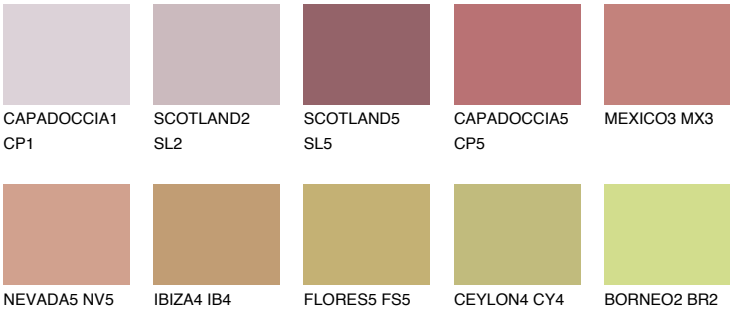

COLOUR DETAILS

ATACAMA4 AC4

☀ 29% **TSR** 50%

Matching colours

COLOURS

INTENSE

For more information on plasters and paints, go to www.ceresit.it

*The presented colours refer to plasters and paints offered by Ceresit. Due to the use of digital techniques, the presented colours might not represent the original ones, thus they cannot be considered as a reliable colour presentation. We recommend checking the authentic colour samples.