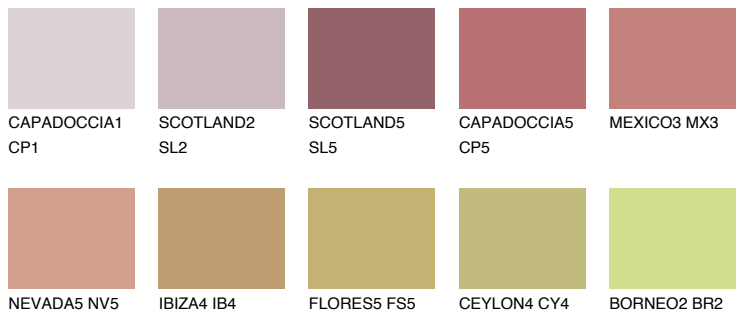

# COLOUR DETAILS

## ATACAMA4 AC4

☀ 29% **TSR** 50%

### Matching colours

#### COLOURS