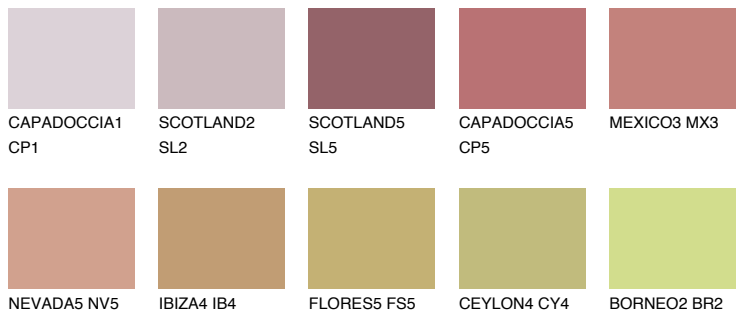

COLOUR DETAILS

ATACAMA4 AC4

☀ 29% **TSR 50%**

Matching colours

COLOURS

INTENSE

For more information on plasters and paints, go to www.ceresit.it

*The presented colours refer to plasters and paints offered by Ceresit. Due to the use of digital techniques, the presented colours might not represent the original ones, thus they cannot be considered as a reliable colour presentation. We recommend checking the authentic colour samples.