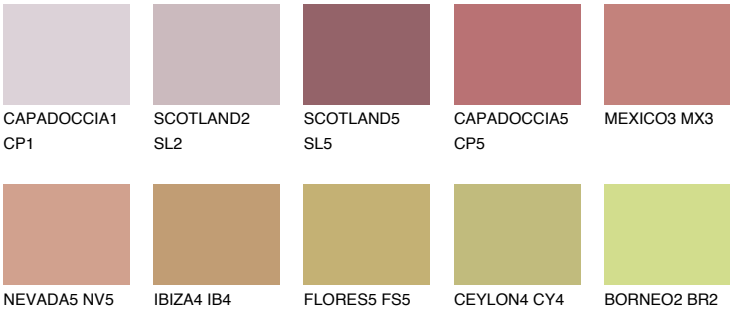

COLOUR DETAILS

ATACAMA4 AC4

☀ 29% **TSR 50%**

Matching colours

COLOURS

INTENSE

For more information on plasters and paints, go to www.ceresit.it

*The presented colours refer to plasters and paints offered by Ceresit. Due to the use of digital techniques, the presented colours might not represent the original ones, thus they cannot be considered as a reliable colour presentation. We recommend checking the authentic colour samples.