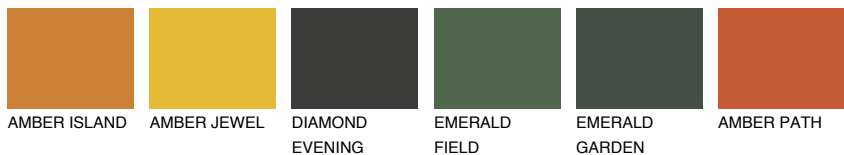

COLOUR DETAILS

ATACAMA4 AC4

☀ 29% **TSR 50%**

Matching colours

COLOURS

INTENSE

For more information on plasters and paints, go to www.ceresit.it

*The presented colours refer to plasters and paints offered by Ceresit. Due to the use of digital techniques, the presented colours might not represent the original ones, thus they cannot be considered as a reliable colour presentation. We recommend checking the authentic colour samples.