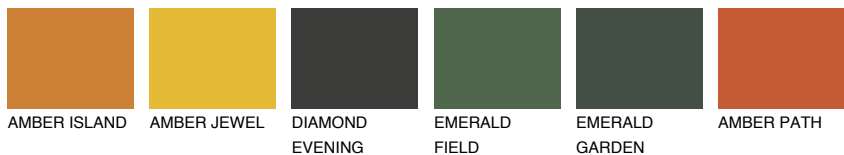

COLOUR DETAILS

ATACAMA4 AC4

☀ 29% **TSR** 50%

Matching colours

COLOURS

INTENSE

For more information on plasters and paints, go to www.ceresit.it

*The presented colours refer to plasters and paints offered by Ceresit. Due to the use of digital techniques, the presented colours might not represent the original ones, thus they cannot be considered as a reliable colour presentation. We recommend checking the authentic colour samples.