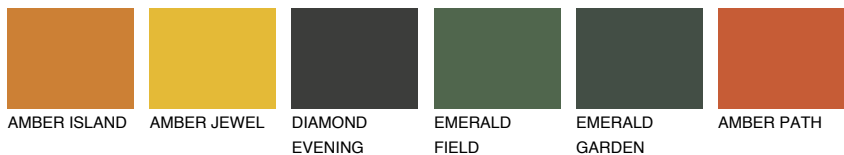

COLOUR DETAILS

ATACAMA4 AC4

☀ 29%   **TSR 50%**

Matching colours

COLOURS

INTENSE

For more information on plasters and paints, go to www.ceresit.it

*The presented colours refer to plasters and paints offered by Ceresit. Due to the use of digital techniques, the presented colours might not represent the original ones, thus they cannot be considered as a reliable colour presentation. We recommend checking the authentic colour samples.