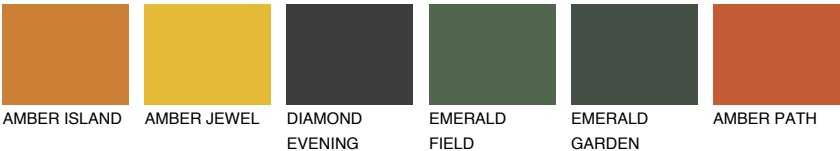

COLOUR DETAILS

ATACAMA4 AC4

☀ 29% **TSR 50%**

Matching colours

COLOURS

INTENSE

For more information on plasters and paints, go to www.ceresit.it

*The presented colours refer to plasters and paints offered by Ceresit. Due to the use of digital techniques, the presented colours might not represent the original ones, thus they cannot be considered as a reliable colour presentation. We recommend checking the authentic colour samples.