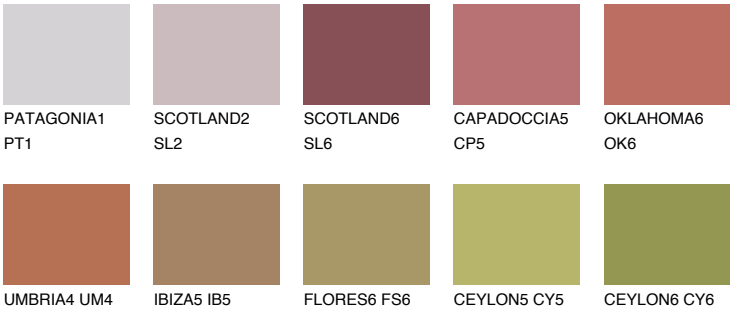

COLOUR DETAILS

ATACAMA5 AC5

☀ 22% **TSR** 44%

Matching colours

COLOURS

INTENSE

For more information on plasters and paints, go to www.ceresit.it

*The presented colours refer to plasters and paints offered by Ceresit. Due to the use of digital techniques, the presented colours might not represent the original ones, thus they cannot be considered as a reliable colour presentation. We recommend checking the authentic colour samples.