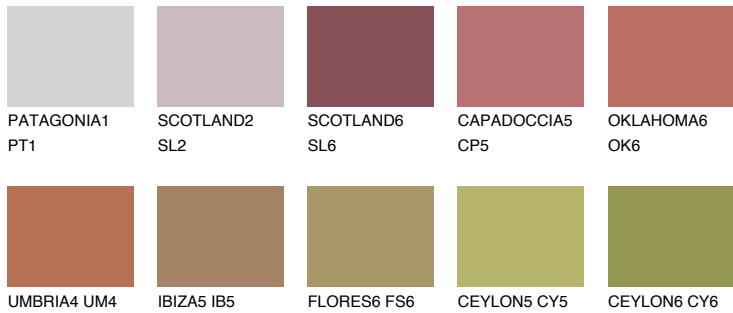

COLOUR DETAILS

ATACAMA5 AC5

22% **TSR** 44%

Matching colours

COLOURS

INTENSE

For more information on plasters and paints, go to www.ceresit.it

*The presented colours refer to plasters and paints offered by Ceresit. Due to the use of digital techniques, the presented colours might not represent the original ones, thus they cannot be considered as a reliable colour presentation. We recommend checking the authentic colour samples.