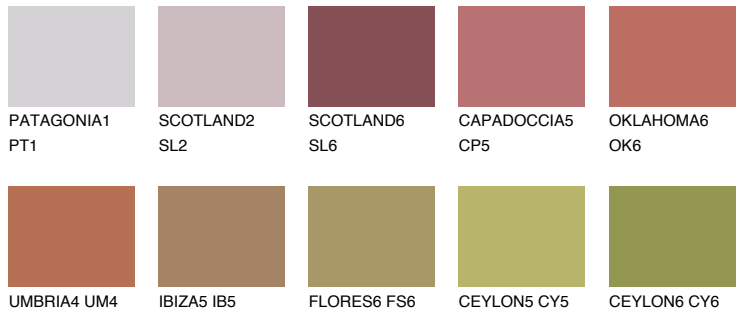

COLOUR DETAILS

ATACAMA5 AC5

22% TSR 44%

Matching colours

COLOURS

INTENSE

For more information on plasters and paints, go to www.ceresit.it

*The presented colours refer to plasters and paints offered by Ceresit. Due to the use of digital techniques, the presented colours might not represent the original ones, thus they cannot be considered as a reliable colour presentation. We recommend checking the authentic colour samples.