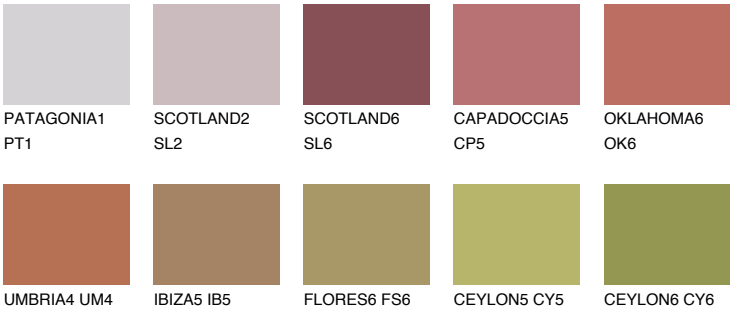

ATACAMA5 AC5

22% **TSR** 44%

Matching colours

COLOURS

INTENSE

For more information on plasters and paints, go to www.ceresit.it

*The presented colours refer to plasters and paints offered by Ceresit. Due to the use of digital techniques, the presented colours might not represent the original ones, thus they cannot be considered as a reliable colour presentation. We recommend checking the authentic colour samples.