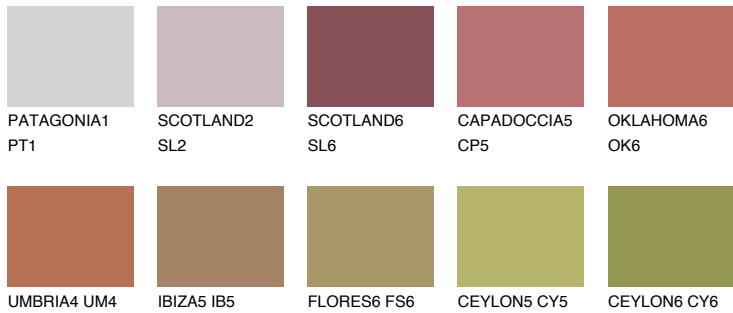

COLOUR DETAILS

ATACAMA5 AC5

22% TSR 44%

Matching colours

COLOURS

INTENSE

For more information on plasters and paints, go to www.ceresit.it

*The presented colours refer to plasters and paints offered by Ceresit. Due to the use of digital techniques, the presented colours might not represent the original ones, thus they cannot be considered as a reliable colour presentation. We recommend checking the authentic colour samples.