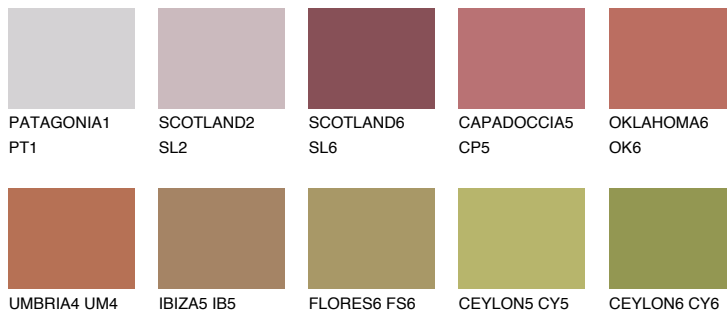

COLOUR DETAILS

ATACAMA5 AC5

22% **TSR** 44%

Matching colours

COLOURS

INTENSE

For more information on plasters and paints, go to www.ceresit.it

*The presented colours refer to plasters and paints offered by Ceresit. Due to the use of digital techniques, the presented colours might not represent the original ones, thus they cannot be considered as a reliable colour presentation. We recommend checking the authentic colour samples.