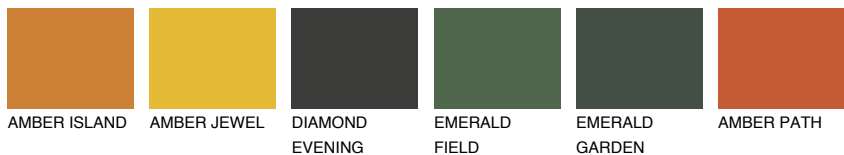

COLOUR DETAILS

ATACAMA6 AC6

18% TSR 42%

Matching colours

COLOURS

INTENSE

For more information on plasters and paints, go to www.ceresit.it

*The presented colours refer to plasters and paints offered by Ceresit. Due to the use of digital techniques, the presented colours might not represent the original ones, thus they cannot be considered as a reliable colour presentation. We recommend checking the authentic colour samples.