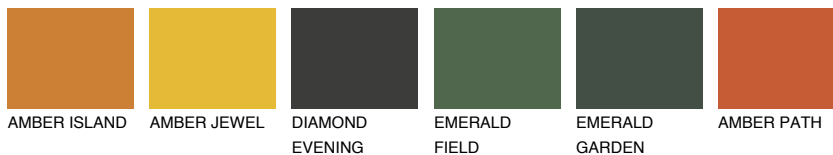

COLOUR DETAILS

ATACAMA6 AC6

18% TSR 42%

Matching colours

COLOURS

INTENSE

For more information on plasters and paints, go to www.ceresit.it

*The presented colours refer to plasters and paints offered by Ceresit. Due to the use of digital techniques, the presented colours might not represent the original ones, thus they cannot be considered as a reliable colour presentation. We recommend checking the authentic colour samples.