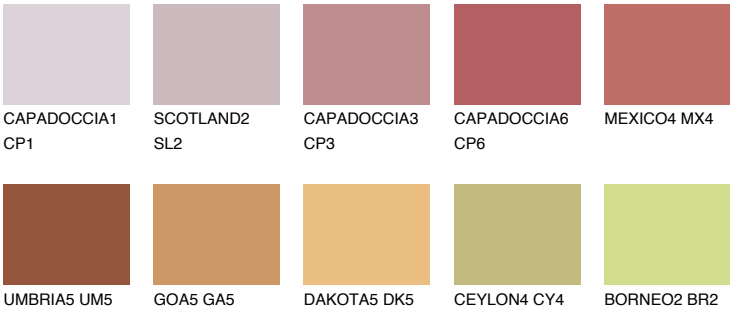

## ATACAMA6 AC6

☀️ 18%    **TSR 42%**

### Matching colours

#### COLOURS

#### INTENSE

For more information on plasters and paints, go to [www.ceresit.it](http://www.ceresit.it)

\*The presented colours refer to plasters and paints offered by Ceresit. Due to the use of digital techniques, the presented colours might not represent the original ones, thus they cannot be considered as a reliable colour presentation. We recommend checking the authentic colour samples.