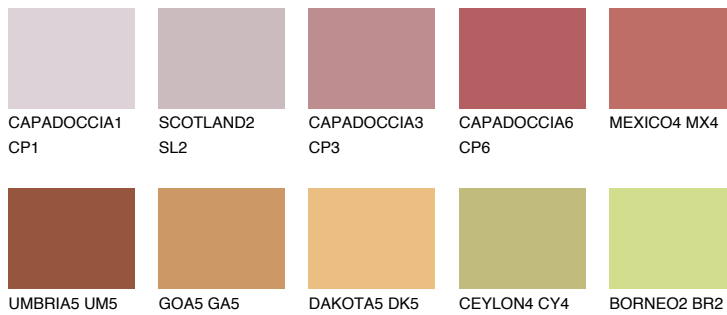

COLOUR DETAILS

ATACAMA6 AC6

18% TSR 42%

Matching colours

COLOURS

INTENSE

For more information on plasters and paints, go to www.ceresit.it

*The presented colours refer to plasters and paints offered by Ceresit. Due to the use of digital techniques, the presented colours might not represent the original ones, thus they cannot be considered as a reliable colour presentation. We recommend checking the authentic colour samples.