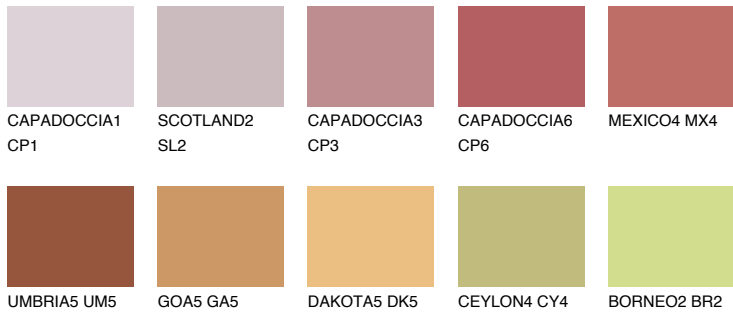

COLOUR DETAILS

ATACAMA6 AC6

18% TSR 42%

Matching colours

COLOURS

INTENSE

For more information on plasters and paints, go to www.ceresit.it

*The presented colours refer to plasters and paints offered by Ceresit. Due to the use of digital techniques, the presented colours might not represent the original ones, thus they cannot be considered as a reliable colour presentation. We recommend checking the authentic colour samples.