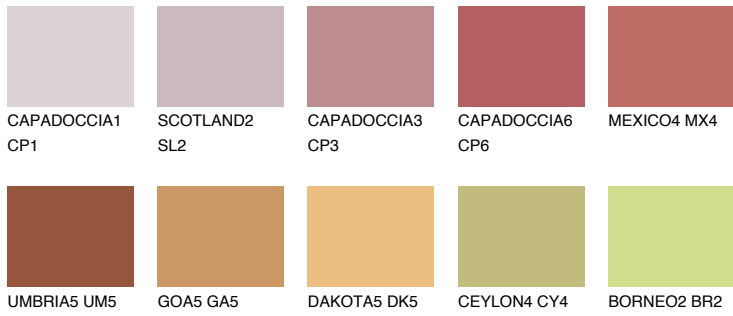

COLOUR DETAILS

ATACAMA6 AC6

18% TSR 42%

Matching colours

COLOURS

INTENSE

For more information on plasters and paints, go to www.ceresit.it

*The presented colours refer to plasters and paints offered by Ceresit. Due to the use of digital techniques, the presented colours might not represent the original ones, thus they cannot be considered as a reliable colour presentation. We recommend checking the authentic colour samples.