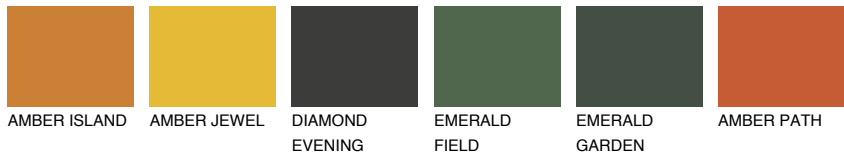

COLOUR DETAILS

ATACAMA6 AC6

18% TSR 42%

Matching colours

COLOURS

INTENSE

For more information on plasters and paints, go to www.ceresit.it

*The presented colours refer to plasters and paints offered by Ceresit. Due to the use of digital techniques, the presented colours might not represent the original ones, thus they cannot be considered as a reliable colour presentation. We recommend checking the authentic colour samples.