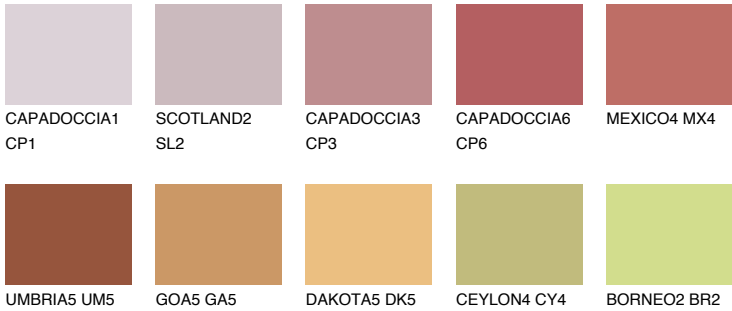

ATACAMA6 AC6

18% **TSR** 42%

Matching colours

COLOURS

INTENSE

For more information on plasters and paints, go to www.ceresit.it

*The presented colours refer to plasters and paints offered by Ceresit. Due to the use of digital techniques, the presented colours might not represent the original ones, thus they cannot be considered as a reliable colour presentation. We recommend checking the authentic colour samples.