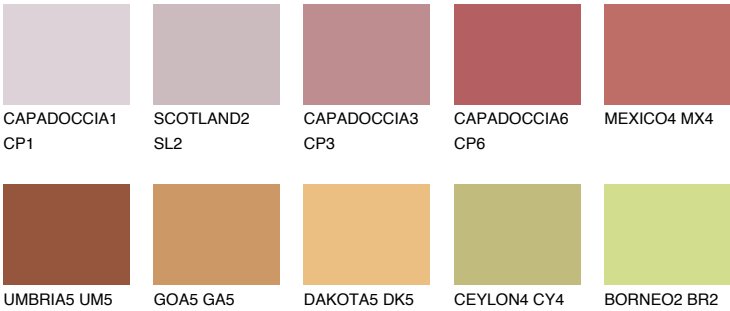

## ATACAMA6 AC6

☀ 18%    **TSR 42%**

### Matching colours

#### COLOURS

#### INTENSE

For more information on plasters and paints, go to [www.ceresit.it](http://www.ceresit.it)

\*The presented colours refer to plasters and paints offered by Ceresit. Due to the use of digital techniques, the presented colours might not represent the original ones, thus they cannot be considered as a reliable colour presentation. We recommend checking the authentic colour samples.