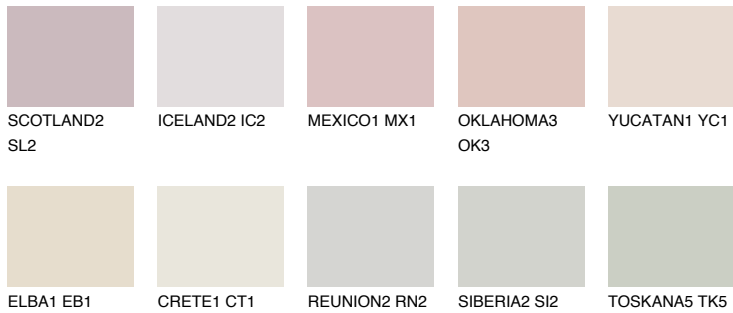

COLOUR DETAILS

INDIANA1 IN1

74% TSR 70%

Matching colours

COLOURS

INTENSE

For more information on plasters and paints, go to www.ceresit.it

*The presented colours refer to plasters and paints offered by Ceresit. Due to the use of digital techniques, the presented colours might not represent the original ones, thus they cannot be considered as a reliable colour presentation. We recommend checking the authentic colour samples.