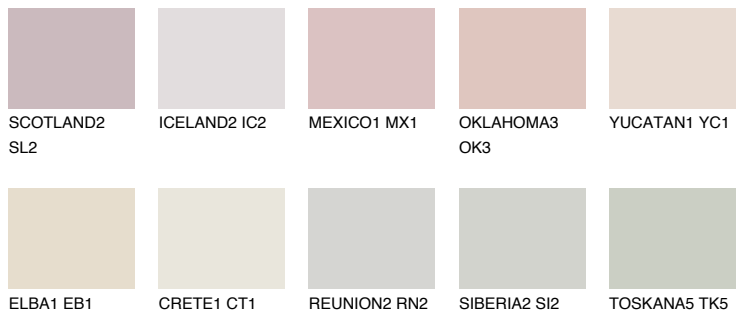

COLOUR DETAILS

INDIANA1 IN1

74% TSR 70%

Matching colours

COLOURS

INTENSE

For more information on plasters and paints, go to www.ceresit.it

*The presented colours refer to plasters and paints offered by Ceresit. Due to the use of digital techniques, the presented colours might not represent the original ones, thus they cannot be considered as a reliable colour presentation. We recommend checking the authentic colour samples.