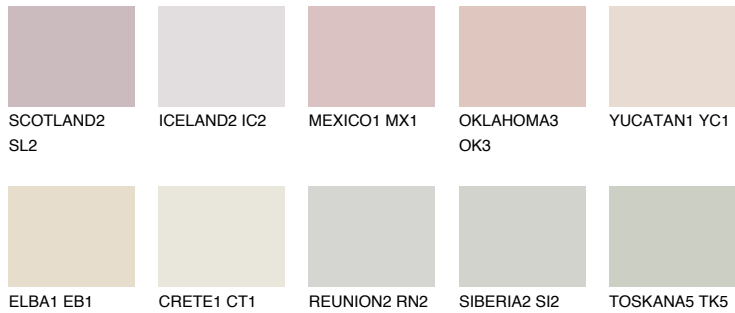

COLOUR DETAILS

INDIANA1 IN1

74% TSR 70%

Matching colours

COLOURS

INTENSE

For more information on plasters and paints, go to www.ceresit.it

*The presented colours refer to plasters and paints offered by Ceresit. Due to the use of digital techniques, the presented colours might not represent the original ones, thus they cannot be considered as a reliable colour presentation. We recommend checking the authentic colour samples.