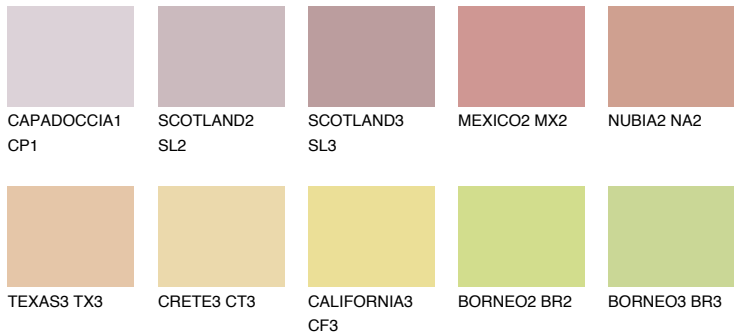

COLOUR DETAILS

INDIANA2 IN2

59% TSR 63%

Matching colours

COLOURS

INTENSE

For more information on plasters and paints, go to www.ceresit.it

*The presented colours refer to plasters and paints offered by Ceresit. Due to the use of digital techniques, the presented colours might not represent the original ones, thus they cannot be considered as a reliable colour presentation. We recommend checking the authentic colour samples.