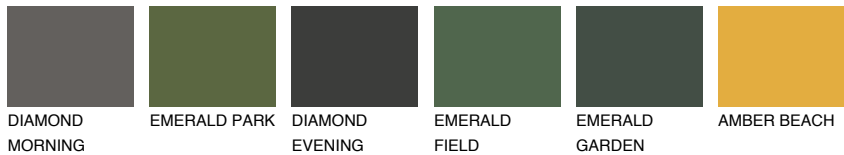

COLOUR DETAILS

INDIANA2 IN2

59% TSR 63%

Matching colours

COLOURS

INTENSE

For more information on plasters and paints, go to www.ceresit.it

*The presented colours refer to plasters and paints offered by Ceresit. Due to the use of digital techniques, the presented colours might not represent the original ones, thus they cannot be considered as a reliable colour presentation. We recommend checking the authentic colour samples.