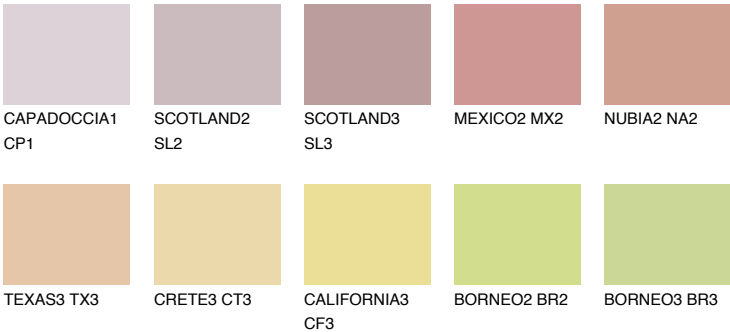

INDIANA2 IN2

59% TSR 63%

Matching colours

COLOURS

INTENSE

For more information on plasters and paints, go to www.ceresit.it

*The presented colours refer to plasters and paints offered by Ceresit. Due to the use of digital techniques, the presented colours might not represent the original ones, thus they cannot be considered as a reliable colour presentation. We recommend checking the authentic colour samples.