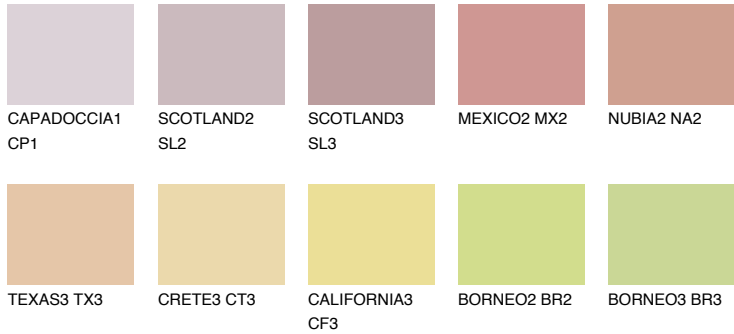

COLOUR DETAILS

INDIANA2 IN2

59% TSR 63%

Matching colours

COLOURS

INTENSE

For more information on plasters and paints, go to www.ceresit.it

*The presented colours refer to plasters and paints offered by Ceresit. Due to the use of digital techniques, the presented colours might not represent the original ones, thus they cannot be considered as a reliable colour presentation. We recommend checking the authentic colour samples.