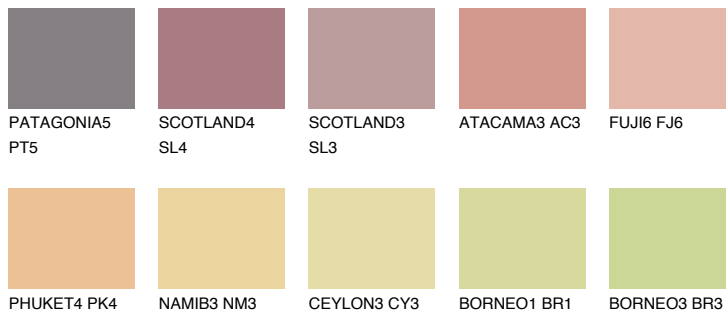

INDIANA3 IN3

54% **TSR** 60%

Matching colours

COLOURS

INTENSE

For more information on plasters and paints, go to www.ceresit.it

*The presented colours refer to plasters and paints offered by Ceresit. Due to the use of digital techniques, the presented colours might not represent the original ones, thus they cannot be considered as a reliable colour presentation. We recommend checking the authentic colour samples.