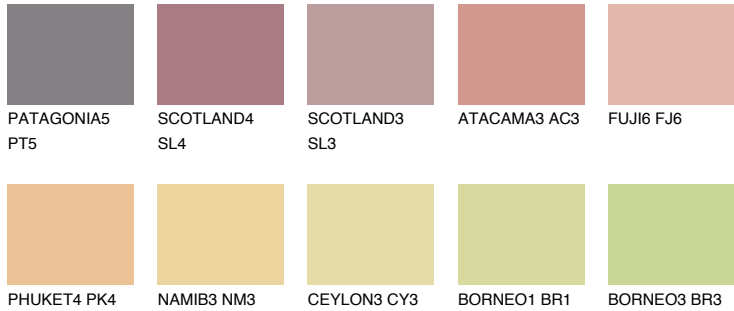

COLOUR DETAILS

INDIANA3 IN3

54% TSR 60%

Matching colours

COLOURS

INTENSE

For more information on plasters and paints, go to www.ceresit.it

*The presented colours refer to plasters and paints offered by Ceresit. Due to the use of digital techniques, the presented colours might not represent the original ones, thus they cannot be considered as a reliable colour presentation. We recommend checking the authentic colour samples.