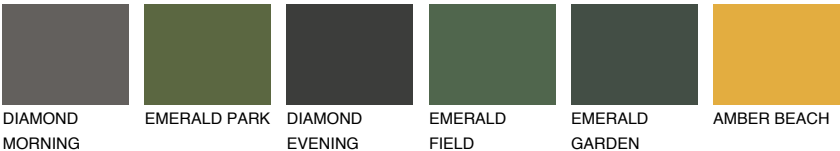

INDIANA3 IN3

54% TSR 60%

Matching colours

COLOURS

INTENSE

For more information on plasters and paints, go to www.ceresit.it

*The presented colours refer to plasters and paints offered by Ceresit. Due to the use of digital techniques, the presented colours might not represent the original ones, thus they cannot be considered as a reliable colour presentation. We recommend checking the authentic colour samples.