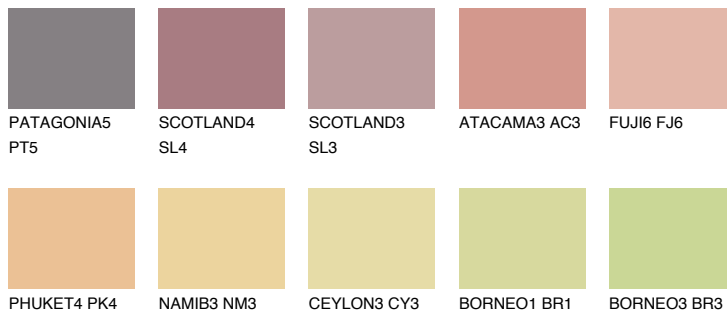

COLOUR DETAILS

INDIANA3 IN3

54% TSR 60%

Matching colours

COLOURS

INTENSE

For more information on plasters and paints, go to www.ceresit.it

*The presented colours refer to plasters and paints offered by Ceresit. Due to the use of digital techniques, the presented colours might not represent the original ones, thus they cannot be considered as a reliable colour presentation. We recommend checking the authentic colour samples.