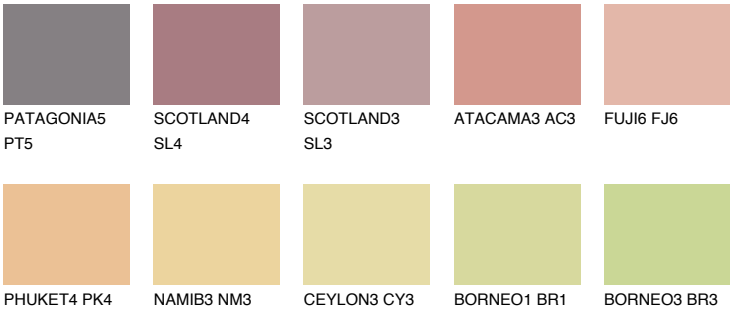

INDIANA3 IN3

54% TSR 60%

Matching colours

COLOURS

INTENSE

For more information on plasters and paints, go to www.ceresit.it

*The presented colours refer to plasters and paints offered by Ceresit. Due to the use of digital techniques, the presented colours might not represent the original ones, thus they cannot be considered as a reliable colour presentation. We recommend checking the authentic colour samples.