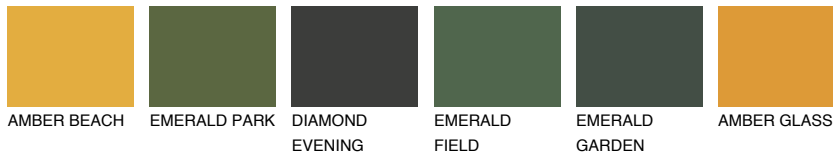

COLOUR DETAILS

INDIANA4 IN4

45% TSR 57%

Matching colours

COLOURS

INTENSE

For more information on plasters and paints, go to www.ceresit.it

*The presented colours refer to plasters and paints offered by Ceresit. Due to the use of digital techniques, the presented colours might not represent the original ones, thus they cannot be considered as a reliable colour presentation. We recommend checking the authentic colour samples.